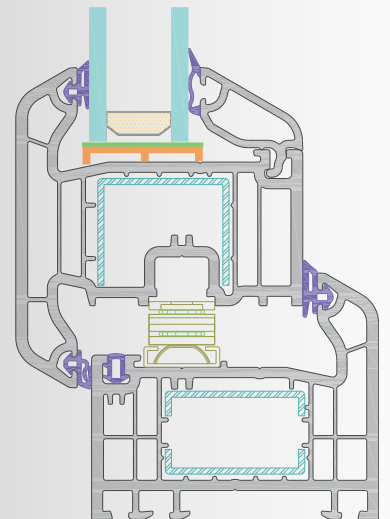

MAXI MAJESTIC Maxi Series
MAXI MAJESTIC 70

Heat and sound insulation opportunity is provided by using qualified glass applications in 4-20-24-28-34 and 40mm.

Outside opening sash.

Special design frame profile.

> Genre creates places....

Maxi Majestic, which was inspired from United Kingdom, creates spacious and functional spaces without restricting interior places by opening the sashes outside.