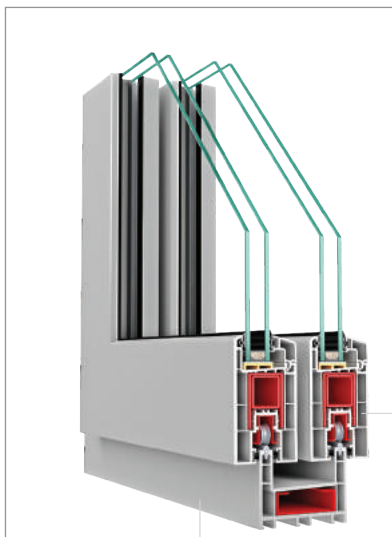

CLASSICAL | Classical Sliding
CLASSICAL

Reinforced sashes with special roll formed steel profiles

2 rails frame profile

74 >