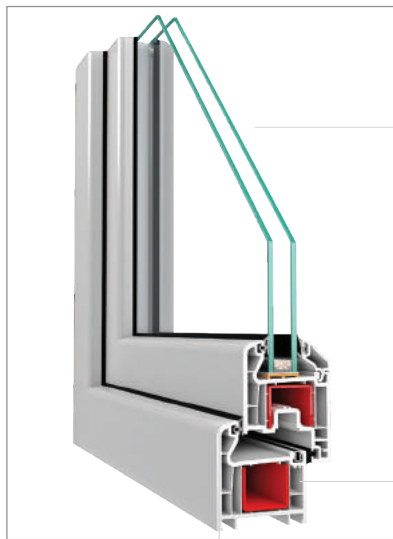

Flat external figure with satiated looking.

- Heat and sound isolation with 4 chambered design is provided by using qualified glass applications in 4-20-24 and 30mm and the system offers different shape of glazing bead opportunities.
- Due to the flat external figure; the system has a satiated looking; and a different design with the angled water drainage reservoir.
- Offers several alternative solutions for renovation.
- Offers economy and high quality together for residential projects.

HEAT ISOLATION CHARACTERISTIC

THERMAL CAMERA

UNLEADED

DIAMOND | Diamond Series
DIAMOND

Heat and sound insulation opportunity is provided by using qualified glass applications in 4-20-24 and 30mm.

4 chambered design.