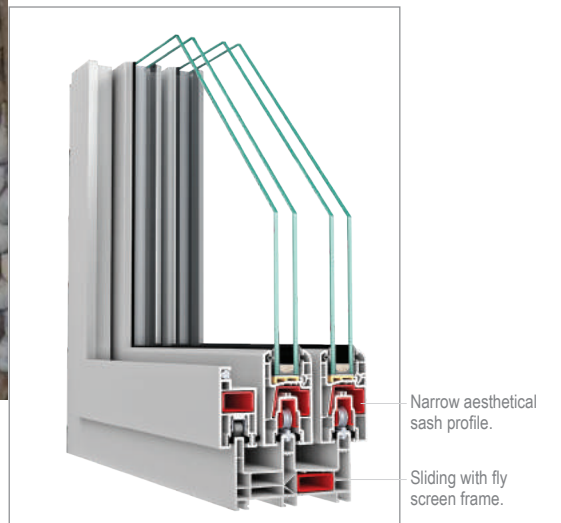

52

- 52mm profile with 3 chambered with optional 4, 18 and 24 mm qualified glass.
- As the system is an economical system, it is a preference reason for countries, who meet the PVC system very new.
- Possibility for outside opening sash application is the most important reason for the use of the system.

Reinforced sashes with special rollformed steel profiles.

137 >

CLASSICAL | Classical Sliding
CLASSICAL

Reinforced sashes with special roll formed steel profiles

2 rails frame profile

74 >

COMPACT | Compact Sliding COMPACT

60 >

COMPACT | Fly Screen Sliding COMPACT

98 >

Sliding series can be applied as window and door; with two, three and four sash combinations and offer better spacious view ability.

- Spacious and wide spaces can be created with sliding door and window applications.
- The system provides space saving with the sashes, which can be slid in their axis instead of opening.
- Special design for water flow without any obstacle.
- Frame and mullion offer sectional sliding frame.
- Offers fly screen application for all sliding frames.
- Heat and sound insulation opportunity for 7400 sliding system is provided by using qualified glass applications in 4-20-24 and 30mm.
- Heat and sound insulation opportunity for 7460 sliding system is provided by using qualified glass applications in 4 and 20mm.

HEAT ISOLATION CHARACTERISTIC

THERMAL CAMERA

UNLEADED

WINDOW SILL Window Sill Profiles

WINDOW SILL

CORNER CONNECTION (triangle)

CORNER CONNECTION (straight)

Can be used in one part or sectional parts in
 100 - 150 - 200 - 250 - 300 - 350 - 400 - 450 - 500 - 600 MM.
 It is an alternative solution instead of marble window sill.