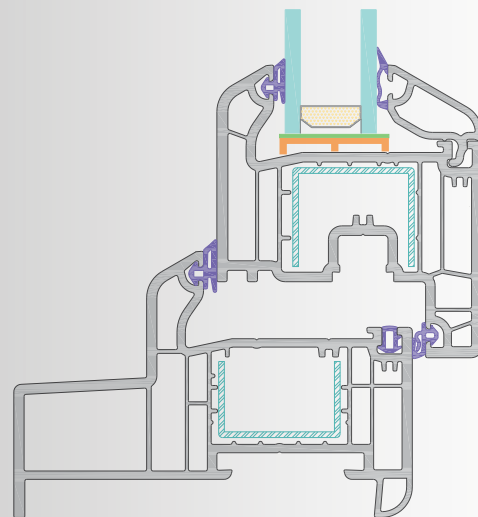

MAXI RIVIERA Maxi Series MAXI RIVIERA

Heat and sound insulation opportunity is provided by using qualified glass applications in 4-20-24-28-34 and 40mm.

Excellent insulation by 6 chambered design

105-125-165 mm french frame option.

105-125-145-165 >

This system, which was inspired from France, contributes aesthetic to the places by French and renovation frame applications.

> For your comfort..