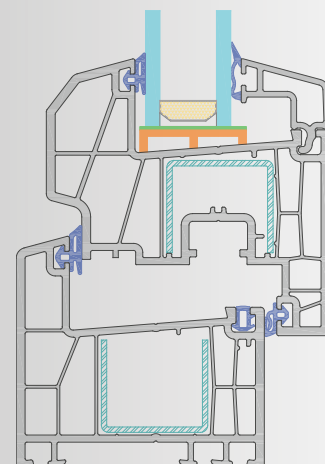

ELEGANS | Elegans Series
ELEGANS70 >

Heat and sound insulation opportunity is provided by using qualified glass applications in 4-20-24-28-34 and 40mm.

A different design with 5 chambered profile with angled water drainage reservoir.

Flat external figure with satiated looking.

Indispensable alternatives for residence and apartments projects.

Offers economy and high quality together all over the world.

- Offers different shape of glazing bead opportunities with 5 chamber design, heat and sounds insulation with qualified glass applications in 4, 20, 24, 28, 34 and 40mm.
- Due to the flat external figure; the system has a satiated looking; and a different design with the angled water drainage reservoir.
- Offers several alternative solutions for renovation.
- Offers economy and high quality together for residential projects.