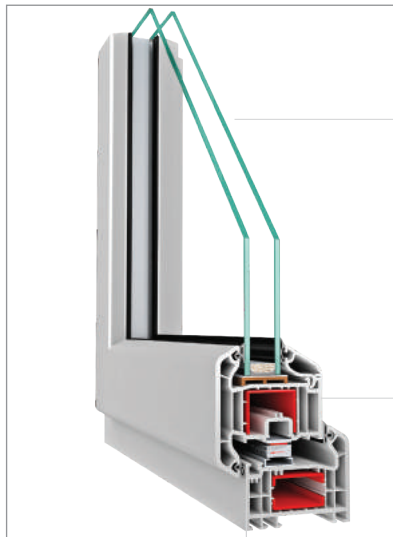

MAXI MAJESTIC Maxi Series
MAXI MAJESTIC 70

Heat and sound insulation opportunity is provided by using qualified glass applications in 4-20-24-28-34 and 40mm.

Outside opening sash.

Special design frame profile.