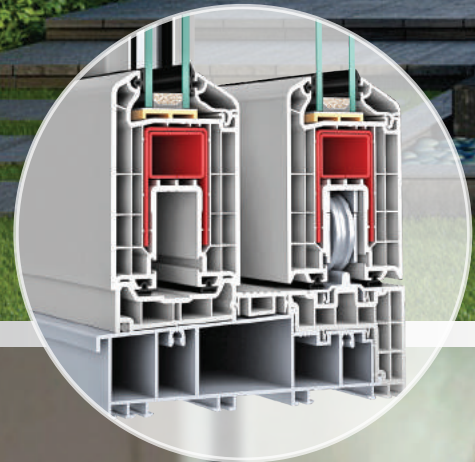

Offers better life experience...