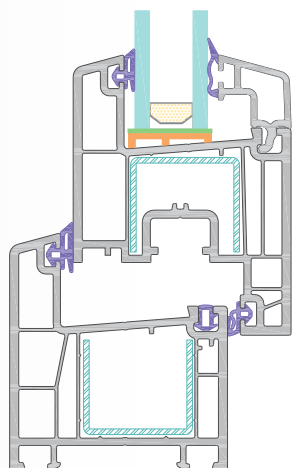

- Heat and sound isolation with 4 chambered design is provided by using qualified glass applications in 4-20-24 and 30mm and the system offers different shape of glazing bead opportunities.
- Due to the flat external figure; the system has a satiated looking; and a different design with the angled water drainage reservoir.
- Offers several alternative solutions for renovation.
- Offers economy and high quality together for residential projects.

HEAT ISOLATION CHARACTERISTIC

THERMAL CAMERA

UNLEADED