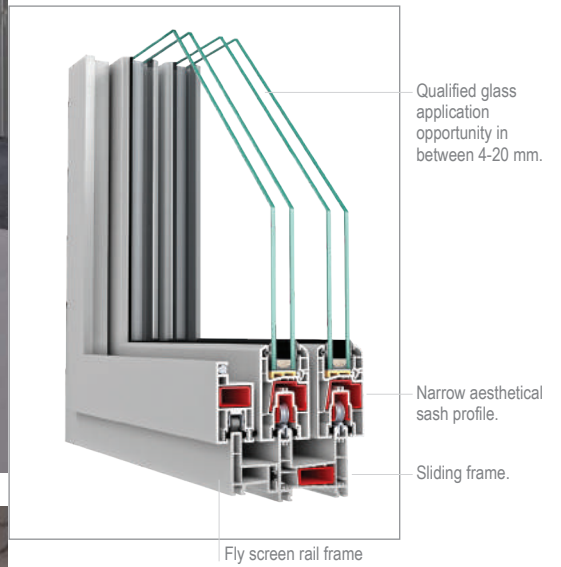

52

- 52mm profile with 3 chambered with optional 4, 18 and 24 mm qualified glass.
- As the system is an economical system, it is a preference reason for countries, who meet the PVC system very new.
- Possibility for outside opening sash application is the most important reason for the use of the system.

Reinforced sashes with special rollformed steel profiles.

137 >

CLASSICAL | Classical Sliding
CLASSICAL

Reinforced sashes with special roll formed steel profiles

2 rails frame profile

74 >

COMPACT | Compact Sliding COMPACT

60 >

COMPACT | Fly Screen Sliding COMPACT

98 >

Sliding series can be applied as window and door; with two, three and four sash combinations and offer better spacious view ability.

- Spacious and wide spaces can be created with sliding door and window applications.
- The system provides space saving with the sashes, which can be slid in their axis instead of opening.
- Special design for water flow without any obstacle.
- Frame and mullion offer sectional sliding frame.
- Offers fly screen application for all sliding frames.
- Heat and sound insulation opportunity for 7400 sliding system is provided by using qualified glass applications in 4-20-24 and 30mm.
- Heat and sound insulation opportunity for 7460 sliding system is provided by using qualified glass applications in 4 and 20mm.

HEAT ISOLATION CHARACTERISTIC

THERMAL CAMERA

UNLEADED

WINDOW SILL Window Sill Profiles

WINDOW SILL

CORNER CONNECTION (triangle)

CORNER CONNECTION (straight)

Can be used in one part or sectional parts in
 100 - 150 - 200 - 250 - 300 - 350 - 400 - 450 - 500 - 600 MM.
 It is an alternative solution instead of marble window sill.