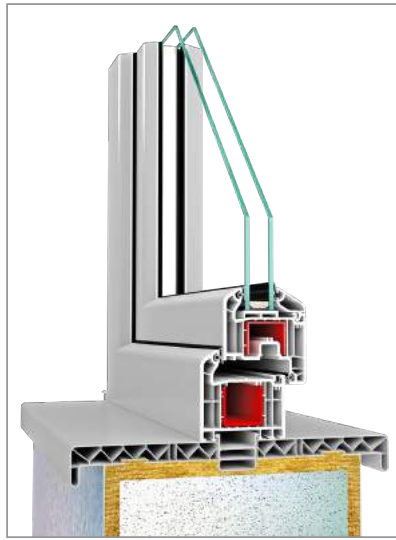

60 >

COMPACT | Fly Screen Sliding COMPACT

98 >

Sliding series can be applied as window and door; with two, three and four sash combinations and offer better spacious view ability.

- Spacious and wide spaces can be created with sliding door and window applications.
- The system provides space saving with the sashes, which can be slid in their axis instead of opening.
- Special design for water flow without any obstacle.
- Frame and mullion offer sectional sliding frame.
- Offers fly screen application for all sliding frames.
- Heat and sound insulation opportunity for 7400 sliding system is provided by using qualified glass applications in 4-20-24 and 30mm.
- Heat and sound insulation opportunity for 7460 sliding system is provided by using qualified glass applications in 4 and 20mm.

HEAT ISOLATION CHARACTERISTIC

THERMAL CAMERA

UNLEADED

WINDOW SILL Window Sill Profiles

WINDOW SILL

CORNER CONNECTION (triangle)

CORNER CONNECTION (straight)

Can be used in one part or sectional parts in
 100 - 150 - 200 - 250 - 300 - 350 - 400 - 450 - 500 - 600 MM.
 It is an alternative solution instead of marble window sill.