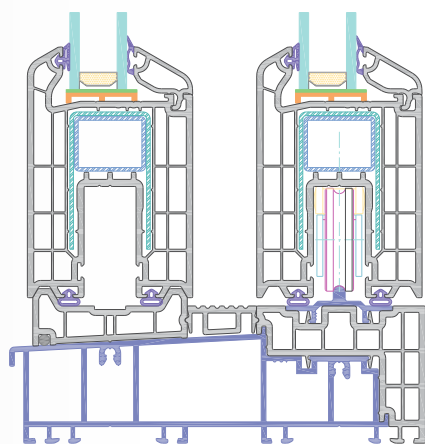

Offers better life experience...

- 170 mm frame profile with 6 or 7 chambered option
- 70 mm sash profile with 5 chambered offers opportunity to use qualified glass with thickness 20-24-28-34 and 40mm.
- Frame and sash profiles wall thickness are in a class.
- PVC cover inside for aluminium threshold, in order to get heat insulation.
- Mounting screws stay under the auxiliary profiles; in order not to be visible.
- Frame profile can be assembled in the mounting place; so that it can be transferred to the installation place easily.
- Thanks to the special rollform design reinforcement profile, the system offers wide openings; where the wind and inertia lasts are to high.
- Thanks to two gasket system to provide better value for heat, sound and water insulation.