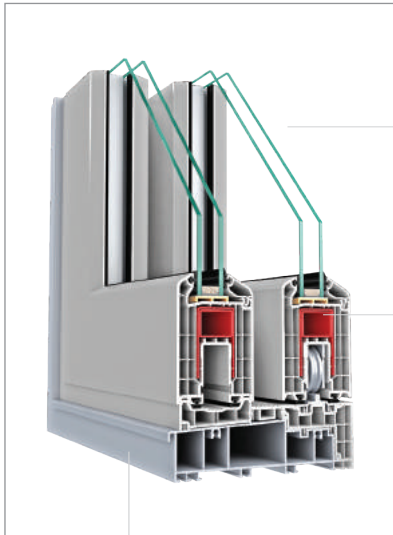

HEBE-SCHIEBE | Lift&Slide System

HEBE-SCHIEBE

Heat and sound insulation opportunity is provided by using qualified glass applications in 20-24-28-34 and 40mm.

Reinforced structure for wide openings.

Thick aluminium threshold applications.