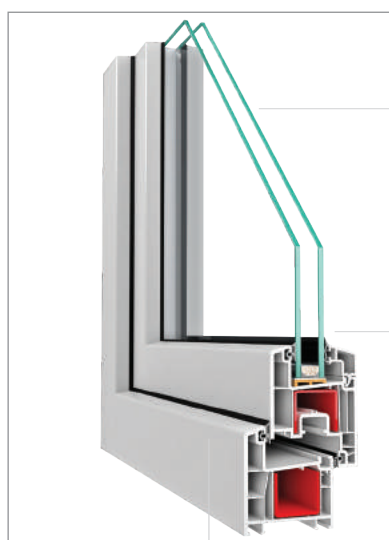

ELEGANS Elegans Series ELEGANS 60

Heat and sound insulation opportunity is provided by using qualified glass applications in 4-20-24 and 30mm.

A different design with 4 chambered profile with angled water drainage reservoir.

Flat external figure with satiated looking.