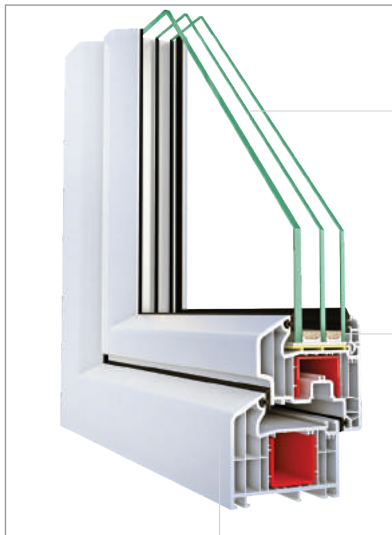

MAXI PLUS | Maxi Series
MAXI PLUS

Heat and sound insulation opportunity is provided by using qualified glass applications in 4-20-24-28-34 and 40mm

Inclined 6 chambered outside surface design.

Angled surface accelerates the water flow.

Flat 70 >