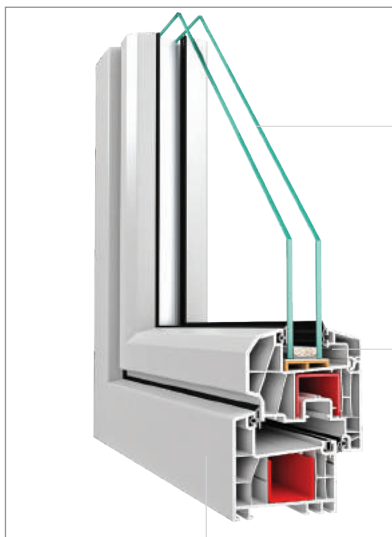

> For your comfort..

- Provides heat and sound insulation opportunity by using qualified glass in 4-20-24-28-34 and 40mm.
- Enables double sash application with special adapter for French balcony doors.
- Besides standard frames, available for 105, 125, 145 and 165mm French frame options.
- In order to provide aesthetic view, application with narrow sash and adapter profiles.

HEAT ISOLATION CHARACTERISTIC

THERMAL CAMERA

UNLEADED

ELEGANS | Elegans Series
ELEGANS70 >

Heat and sound insulation opportunity is provided by using qualified glass applications in 4-20-24-28-34 and 40mm.

A different design with 5 chambered profile with angled water drainage reservoir.

Flat external figure with satiated looking.

Indispensable alternatives for residence and apartments projects.

Offers economy and high quality together all over the world.