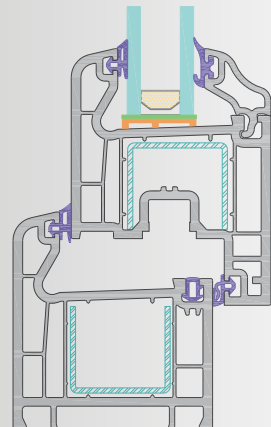

DIAMOND | Diamond Series
DIAMOND

Heat and sound insulation opportunity is provided by using qualified glass applications in 4-20-24 and 30mm.

4 chambered design.

Oval looking outer surface.

60 >

> For your safety...