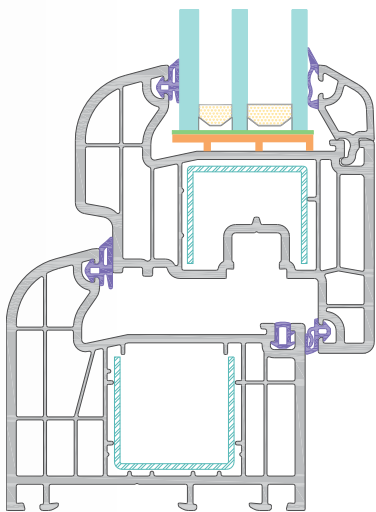

Angled surface accelerates the water flow.

Flat 70 >

6 chambered oval outside surface design.

Oval surface prevents water hold.

Oval 80 >

> For a quite interior...

- Offers opportunity to use qualified glass in 4-20-24-28-34 and 40mm, in order to get maximum heat and sound insulation.
- Thanks to 80mm wide 6 chamber profile, which provides comfort and providence in high level.
- As an alternative to white profile; cream and grey profile options adds aesthetic value to the buildings.
- Inclined and oval outside surface design.