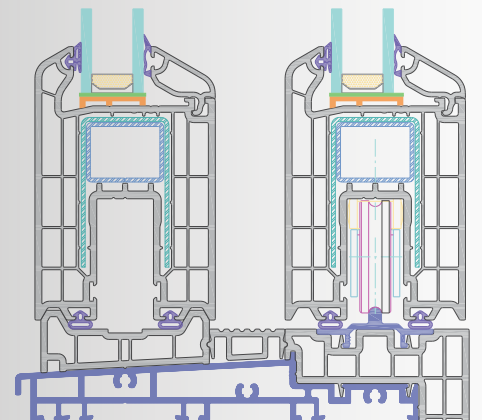

HEBE-SCHIEBE | Lift&Slide System

HEBE-SCHIEBE

Heat and sound insulation opportunity is provided by using qualified glass applications in 20-24-28-34 and 40mm.

Reinforced structure for wide openings.

Reinforced structure for wide openings.

Aesthetical solutions and increase of the outside seeing ability for places such as balconies, terraces, verandas and winder gardens.

Offers better life experience...