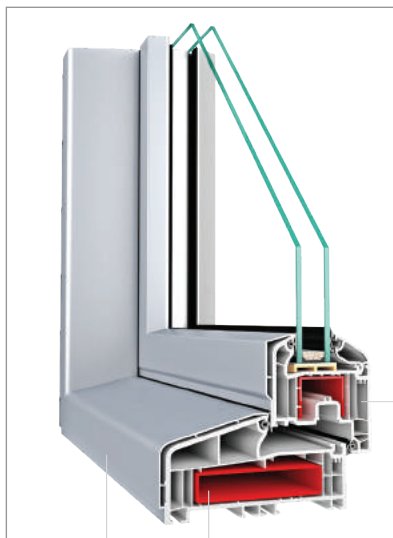

Excellent insulation with 6 chambers design.

Increased profile resistance with wider reinforcement steel.

Aluminium cover profile

Offers best performance solutions for wide openings for places such as villas and high-rise buildings.