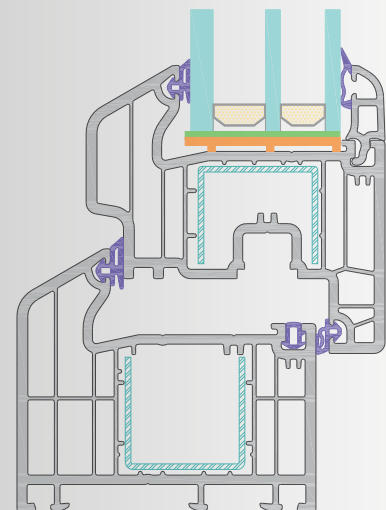

Angled surface accelerates the water flow.

Flat 70 >

6 chambered oval outside surface design.

Oval surface prevents water hold.

Oval 80 >

> For a quite interior...

- Offers opportunity to use qualified glass in 4-20-24-28-34 and 40mm, in order to get maximum heat and sound insulation.
- Thanks to 80mm wide 6 chamber profile, which provides comfort and providence in high level.
- As an alternative to white profile; cream and grey profile options adds aesthetic value to the buildings.
- Inclined and oval outside surface design.