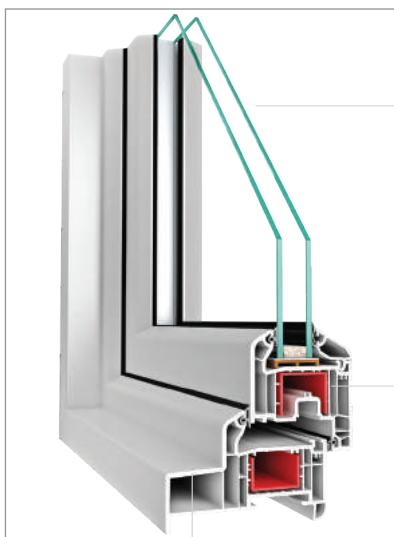

HEAT ISOLATION CHARACTERISTIC

THERMAL CAMERA

UNLEADED

MAXI RIVIERA Maxi Series MAXI RIVIERA

Heat and sound insulation opportunity is provided by using qualified glass applications in 4-20-24-28-34 and 40mm.