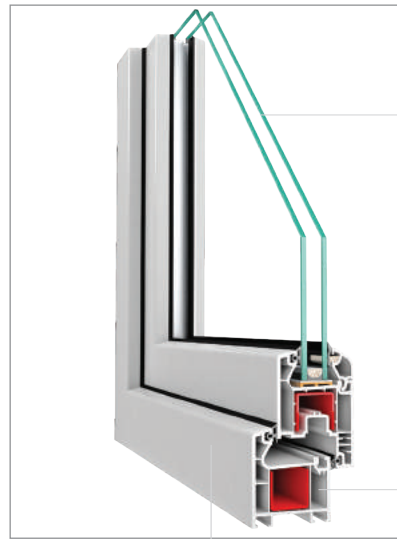

Oval looking outer surface.

60 >

> For your safety...

BAHAR Bahar Series
BAHAR

Heat and sound insulation opportunity is provided by using qualified glass applications in 4-18 and 24mm.

3 chambered design.

Flat looking external surface.