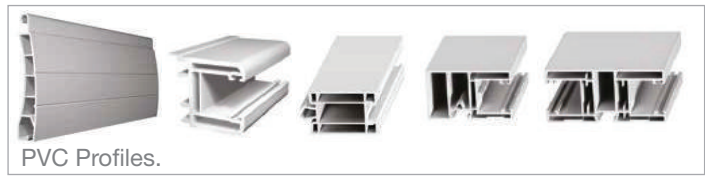

HEAT ISOLATION CHARACTERISTIC

THERMAL CAMERA

UNLEADED

Monoblock Roller Shutter System.

Aluminium Rollformed Roller Shutter Boxes.

PVC Monoblock Roller Shutter Boxes.

PVC Profiles.

Rollformed Aluminium Slats With Polyurethane.

Aluminium Extruded Profiles.

Galvanised Steel Slats.

Motorroll Roller Shutter Control Systems.

> For modern lives...

Modern, durable and aesthetical solutions for roller shutters, commercial access openings and garage doors.