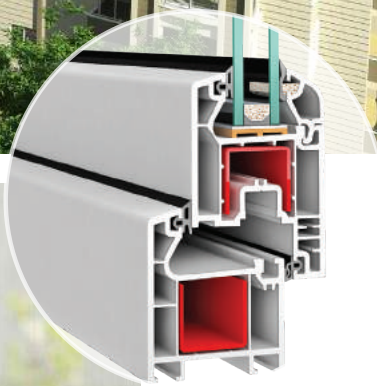

BAHAR Bahar Series
BAHAR

Heat and sound insulation opportunity is provided by using qualified glass applications in 4-18 and 24mm.

3 chambered design.

Flat looking external surface.

52

- 52mm profile with 3 chambered with optional 4, 18 and 24 mm qualified glass.
- As the system is an economical system, it is a preference reason for countries, who meet the PVC system very new.
- Possibility for outside opening sash application is the most important reason for the use of the system.

The power of the system has been approved under very heavy climate conditions.

- Diamond serie 60mm 4 chambered
- Provides heat and sound insulation opportunity by using qualified glass in 4-20-24 and 30 mm for 60 mm series.
- Several alternative product possibilities for renovation.

HEAT ISOLATION CHARACTERISTIC

THERMAL CAMERA

UNLEADED