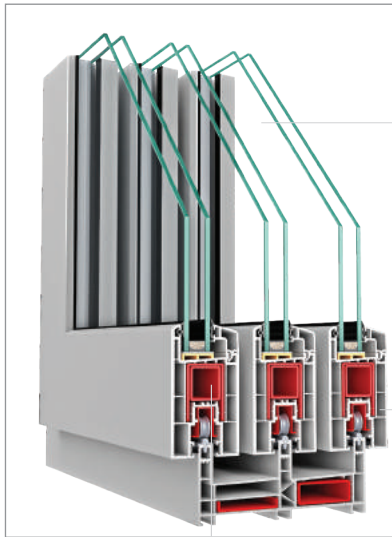

HEAT ISOLATION CHARACTERISTIC

THERMAL CAMERA

UNLEADED

CLASSICAL | Classical Sliding
CLASSICAL

Heat and sound insulation opportunity is provided by using qualified glass applications in 4-20-24 and 30mm.

Offers wide openings with 3 sash application.