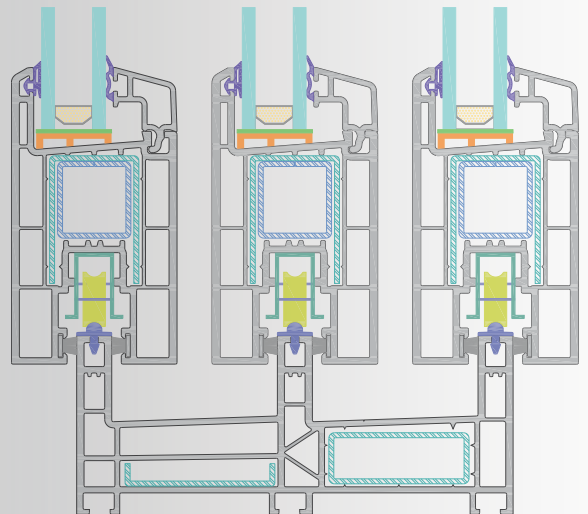

CLASSICAL | Classical Sliding
CLASSICAL

Heat and sound insulation opportunity is provided by using qualified glass applications in 4-20-24 and 30mm.

Offers wide openings with 3 sash application.

Reinforced sashes with special rollformed steel profiles.

137 >

CLASSICAL | Classical Sliding
CLASSICAL

Reinforced sashes with special roll formed steel profiles

2 rails frame profile

74 >