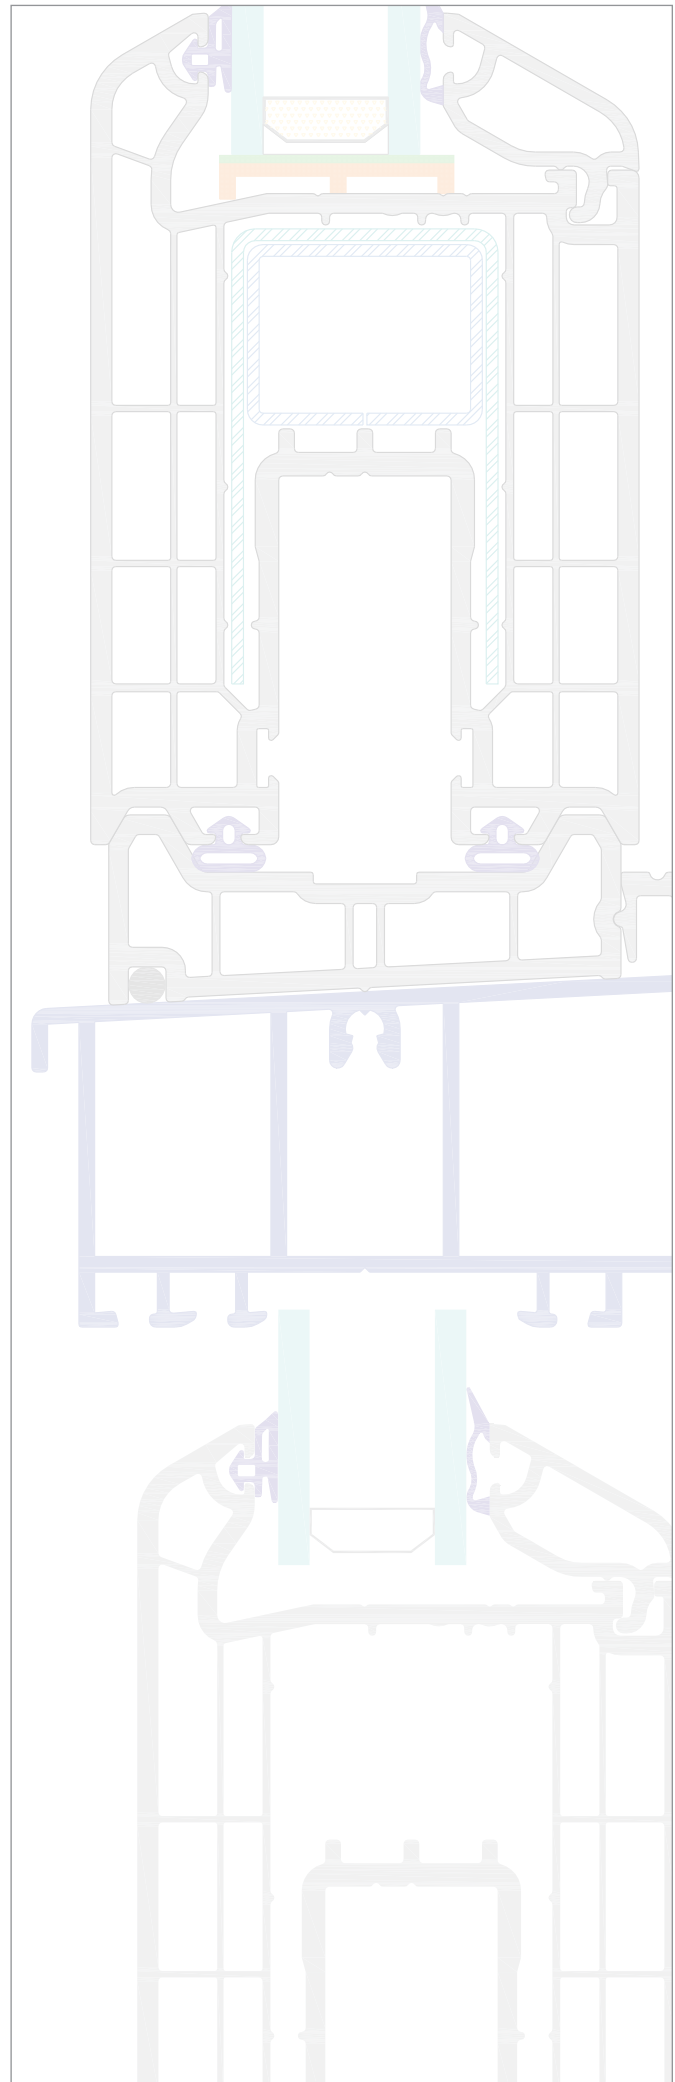

PVC Profile and Roller Shutter

Production Facilities

Küçücek İstiklal Mah. Kışla Alanı Cad.,
No: 2-1/1, 54400 Akyazı - Sakarya, Turkey
T +90 264 462 47 12 F +90 264 462 47 17

CERTIFICATES CERTIFICATES

• Hebe-Schiebe (Lift&Slide) System	02 - 03
• Maxi Empire (Dutch) System 120 mm	04 - 05
• Maxi Royal System 70 mm	06 - 07
• Maxi Plus System 80 mm	08 - 09
• Maxi Majestic (British) System 70 mm	10 - 11
• Maxi Riviera (French) System 105-125-165 mm	12 - 13
• Elegans System 70 mm	14
• Elegans System 60 mm	15
• Diamond System 60 mm	16
• Bahar System 52 mm	16
• Economical System 52 mm	17
• Sliding Systems	18 - 19
• PVC Window Board	20 - 21
• Naturoll Roller Shutter, Commercial Access and Garage Door Systems	22 - 23
• Color Chart	24
• Quality Documents	25