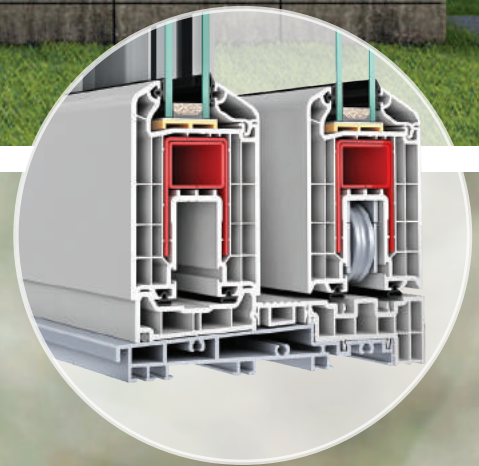

Offers better life experience...

- 170 mm frame profile with 6 or 7 chambered option
- 70 mm sash profile with 5 chambered offers opportunity to use qualified glass with thickness 20-24-28-34 and 40mm.
- Frame and sash profiles wall thickness are in a class.
- PVC cover inside for aluminium threshold, in order to get heat insulation.
- Mounting screws stay under the auxiliary profiles; in order not to be visible.
- Frame profile can be assembled in the mounting place; so that it can be transferred to the installation place easily.
- Thanks to the special rollform design reinforcement profile, the system offers wide openings; where the wind and inertia lasts are to high.
- Thanks to two gasket system to provide better value for heat, sound and water insulation.