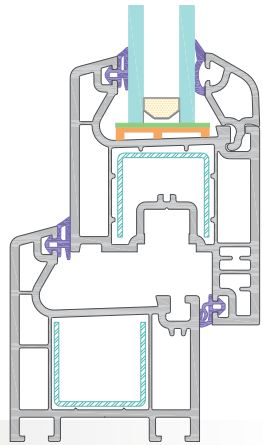

BAHAR Bahar Series
BAHAR

Heat and sound insulation opportunity is provided by using qualified glass applications in 4-18 and 24mm.

3 chambered design.

Flat looking external surface.

52

- 52mm profile with 3 chambered with optional 4, 18 and 24 mm qualified glass.
- As the system is an economical system, it is a preference reason for countries, who meet the PVC system very new.
- Possibility for outside opening sash application is the most important reason for the use of the system.

The power of the system has been approved under very heavy climate conditions.

- Diamond serie 60mm 4 chambered
- Provides heat and sound insulation opportunity by using qualified glass in 4-20-24 and 30 mm for 60 mm series.
- Several alternative product possibilities for renovation.

HEAT ISOLATION CHARACTERISTIC

THERMAL CAMERA

UNLEADED