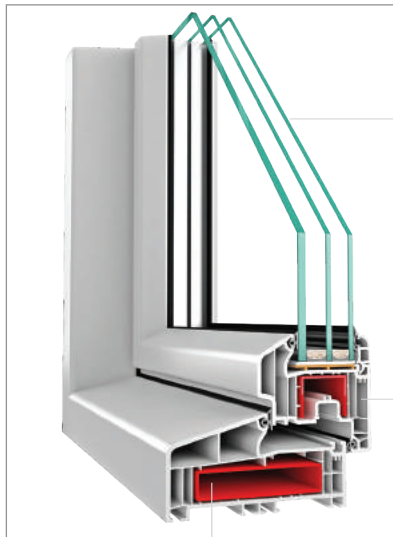

HEAT ISOLATION CHARACTERISTIC

THERMAL CAMERA

UNLEADED

MAXI EMPIRE Maxi Series
MAXI EMPIRE 120

Heat and sound insulation opportunity is provided by using qualified glass applications in 4-20-24-28-34 and 40mm.