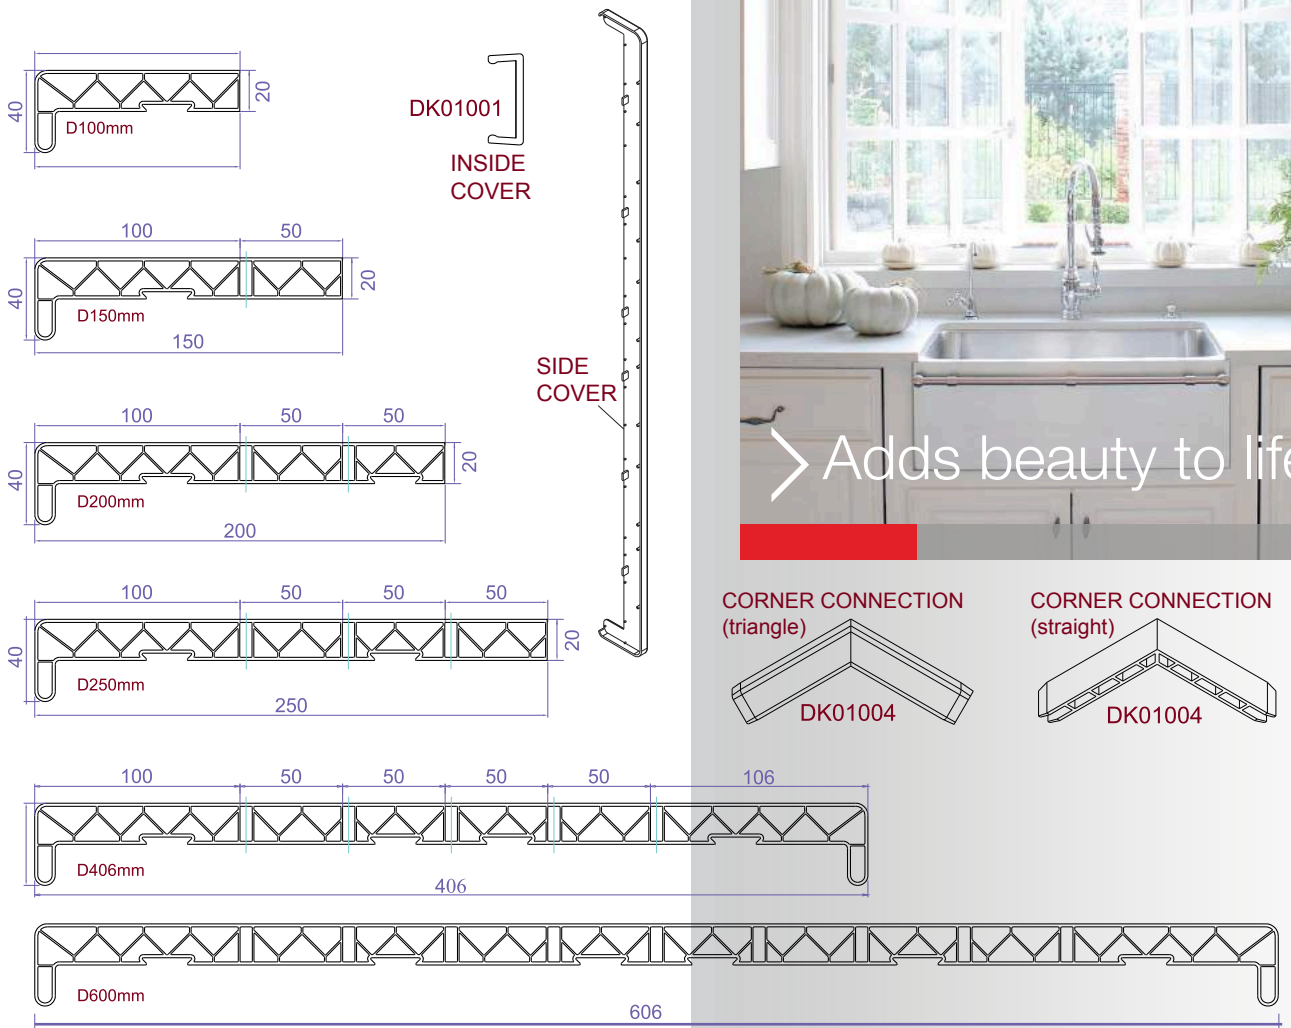

52

- 52mm profile with 3 chambered with optional 4, 18 and 24 mm qualified glass.
- As the system is an economical system, it is a preference reason for countries, who meet the PVC system very new.
- Possibility for outside opening sash application is the most important reason for the use of the system.

HEAT ISOLATION CHARACTERISTIC

THERMAL CAMERA

UNLEADED

WINDOW SILL Window Sill Profiles

WINDOW SILL

CORNER CONNECTION (triangle)

CORNER CONNECTION (straight)

Can be used in one part or sectional parts in
 100 - 150 - 200 - 250 - 300 - 350 - 400 - 450 - 500 - 600 MM.
 It is an alternative solution instead of marble window sill.