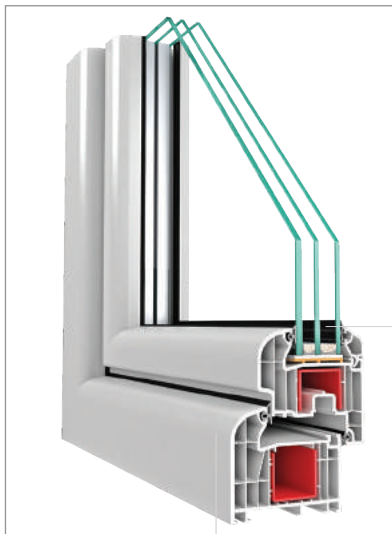

HEAT ISOLATION CHARACTERISTIC

THERMAL CAMERA

UNLEADED

MAXI PLUS | Maxi Series
MAXI PLUS

Heat and sound insulation opportunity is provided by using qualified glass applications in 4-20-24-28-34 and 40mm

Inclined 6 chambered outside surface design.

Angled surface accelerates the water flow.

Flat 70 >

6 chambered oval outside surface design.

Oval surface prevents water hold.

Oval 80 >

> For a quite interior...

- Offers opportunity to use qualified glass in 4-20-24-28-34 and 40mm, in order to get maximum heat and sound insulation.
- Thanks to 80mm wide 6 chamber profile, which provides comfort and providence in high level.
- As an alternative to white profile; cream and grey profile options adds aesthetic value to the buildings.
- Inclined and oval outside surface design.