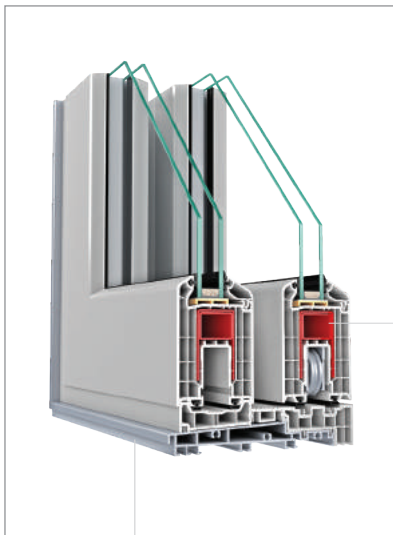

HEBE-SCHIEBE | Lift&Slide System

HEBE-SCHIEBE

Heat and sound insulation opportunity is provided by using qualified glass applications in 20-24-28-34 and 40mm.

Reinforced structure for wide openings.

Thick aluminium threshold applications.