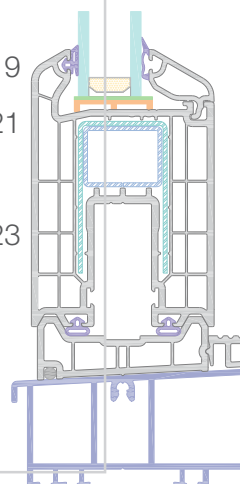

PVC Profile and Roller Shutter

Production Facilities

Küçücek İstiklal Mah. Kışla Alanı Cad.,
No: 2-1/1, 54400 Akyazı - Sakarya, Turkey
T +90 264 462 47 12 F +90 264 462 47 17

CERTIFICATES CERTIFICATES

• Hebe-Schiebe (Lift&Slide) System	02 - 03
• Maxi Empire (Dutch) System 120 mm	04 - 05
• Maxi Royal System 70 mm	06 - 07
• Maxi Plus System 80 mm	08 - 09
• Maxi Majestic (British) System 70 mm	10 - 11
• Maxi Riviera (French) System 105-125-165 mm	12 - 13
• Elegans System 70 mm	14
• Elegans System 60 mm	15
• Diamond System 60 mm	16
• Bahar System 52 mm	16
• Economical System 52 mm	17
• Sliding Systems	18 - 19
• PVC Window Board	20 - 21
• Naturoll Roller Shutter, Commercial Access and Garage Door Systems	22 - 23
• Color Chart	24
• Quality Documents	25