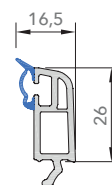

## GLAZING BEAD PROFILES

7651 - Double Glazing Bead - 24mm

7652 - Double Glazing Bead - 24mm

7653 - Double Glazing Bead - 28mm

7654 - Double Glazing Bead - 32mm

7655 - Triple Glazing Bead - 40mm

7656 - Triple Glazing Bead - 44mm

7657 - Triple Glazing Bead - 50mm

**ASTM E547**

Water Penetration Resistance: 510 Pa

Infiltration: 0.317 L/s/m<sup>2</sup> - Level A3

Exfiltration: 0.418 L/s/m<sup>2</sup> - Level A3

**ASTM E283**

Air Leakage Resistance: 75 Pa- Level A3