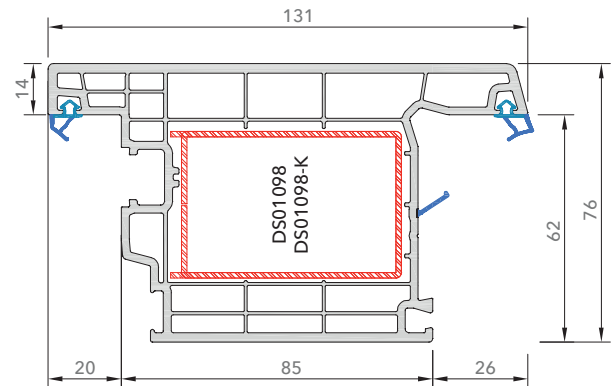

7649E Outward Door Sash

GLAZING BEAD PROFILES