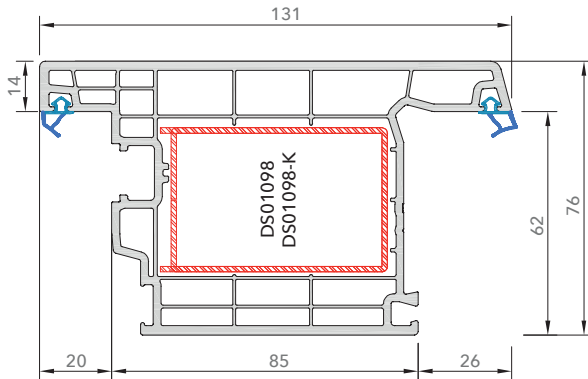

## GLAZING BEAD PROFILES

7651 - Double Glazing Bead - 24mm

7652 - Double Glazing Bead - 24mm

7653 - Double Glazing Bead - 28mm

7654 - Double Glazing Bead - 32mm

7655 - Triple Glazing Bead - 40mm

7656 - Triple Glazing Bead - 44mm