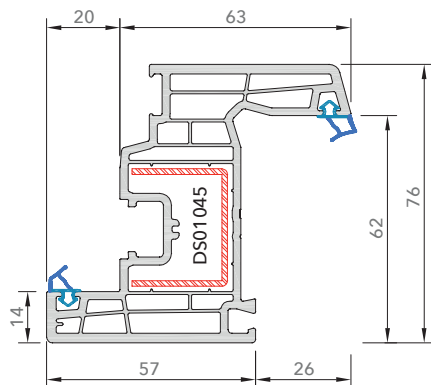

INOVA 76 mm WINDOW AND DOOR SYSTEM

MAIN PROFILES

7622E Sash