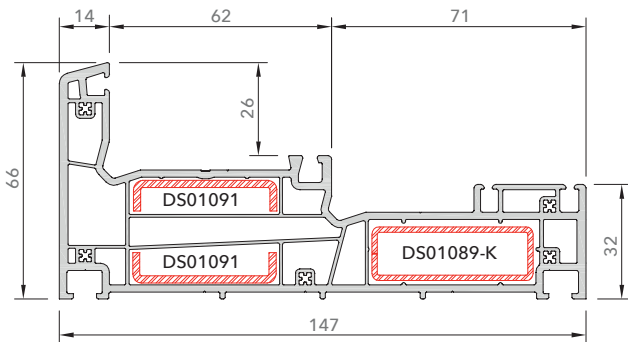

INOVA INSULATED PVC SLIDING SYSTEM

PVC PROFILES

1471E Frame