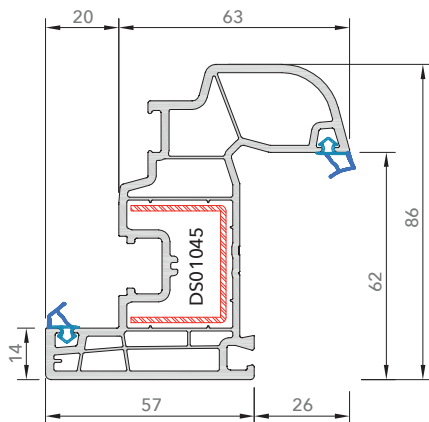

7626AE Self Drainage Sash