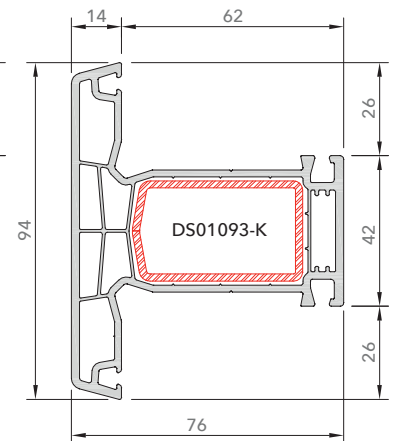

7636AE Mullion