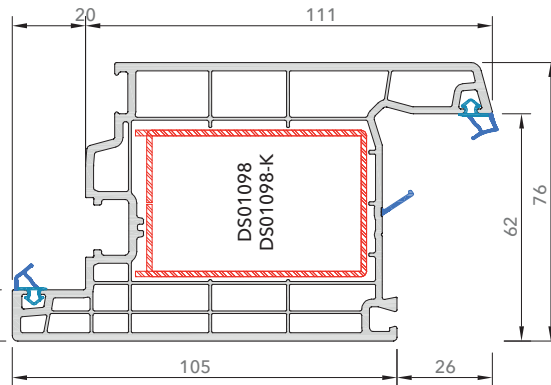

7645AE Inward Door Sash