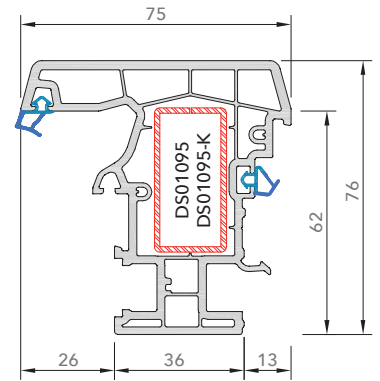

7640E Rebate Reverser