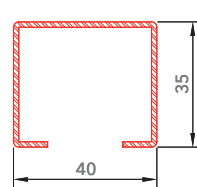

INOVA INSULATED PVC SLIDING SYSTEM

PVC PROFILES

GLAZING BEAD PROFILES

REINFORCEMENT PROFILES

DS01092

ALUMINIUM PROFILES

GASKETS

CONNECTION