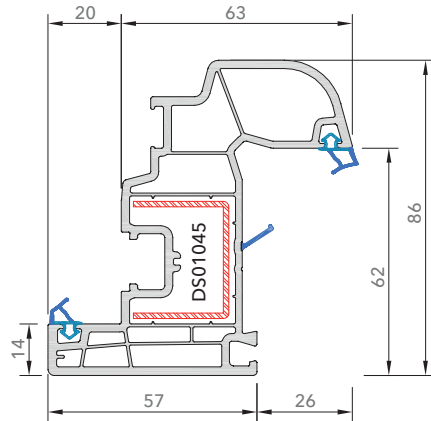

7626AE Self Drainage Sash