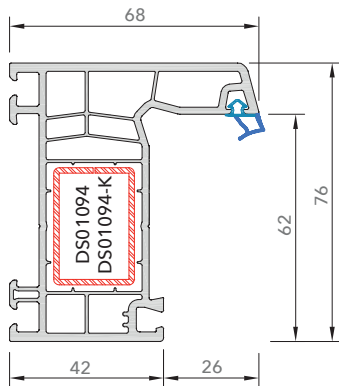

INOVA 76 mm WINDOW AND DOOR SYSTEM

MAIN PROFILES

7611AE Without Gasket Frame