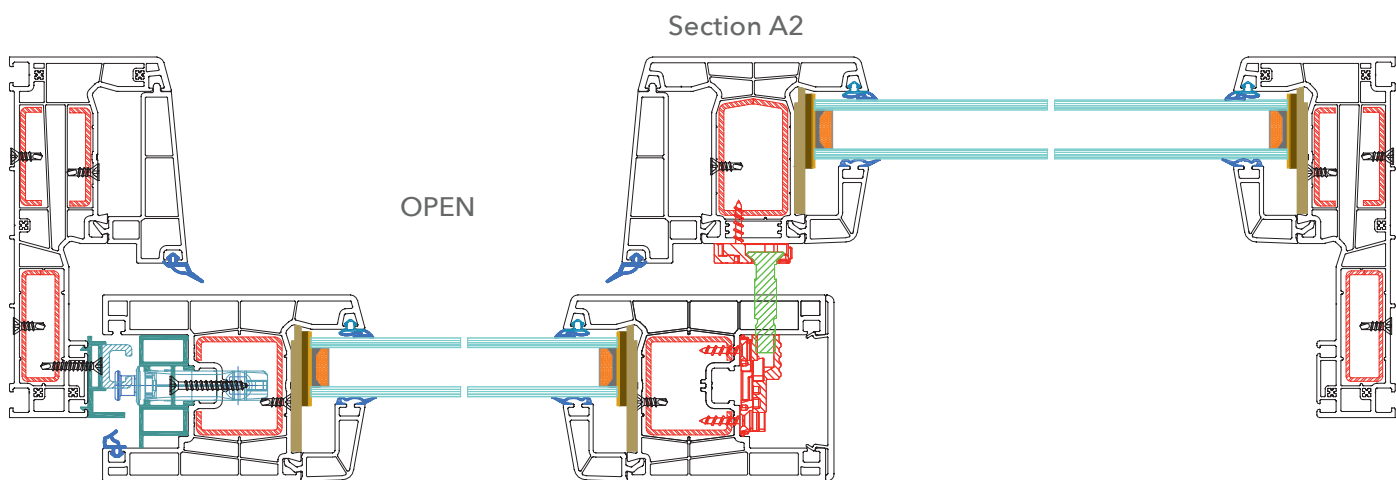

## CONNECTION

OB01028 Inova Without Gasket Mullion Connector

**WINDOW ASSEMBLY DETAILS**

**Inova Middle Gasket Profile System**

**Inova 76 mm Profile System**

**Inova Insulated PVC Sliding System**

**ASAŞ Alüminyum Sanayi ve Ticaret A.Ş.**