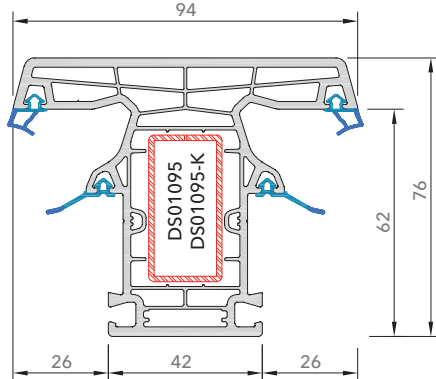

7632E Middle Gasket Mullion