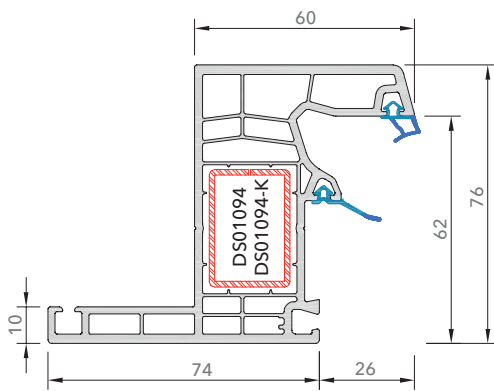

7607E Middle Gasket Renovation Frame