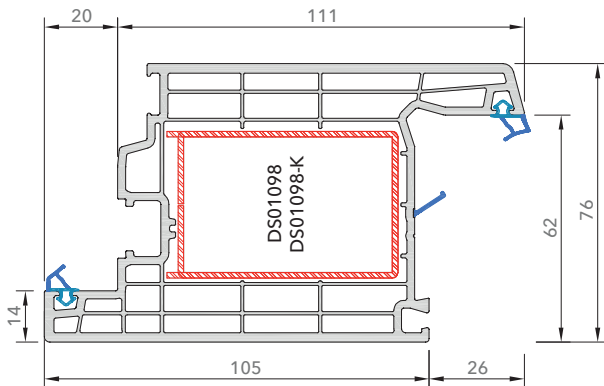

7646E Inward Door Sash