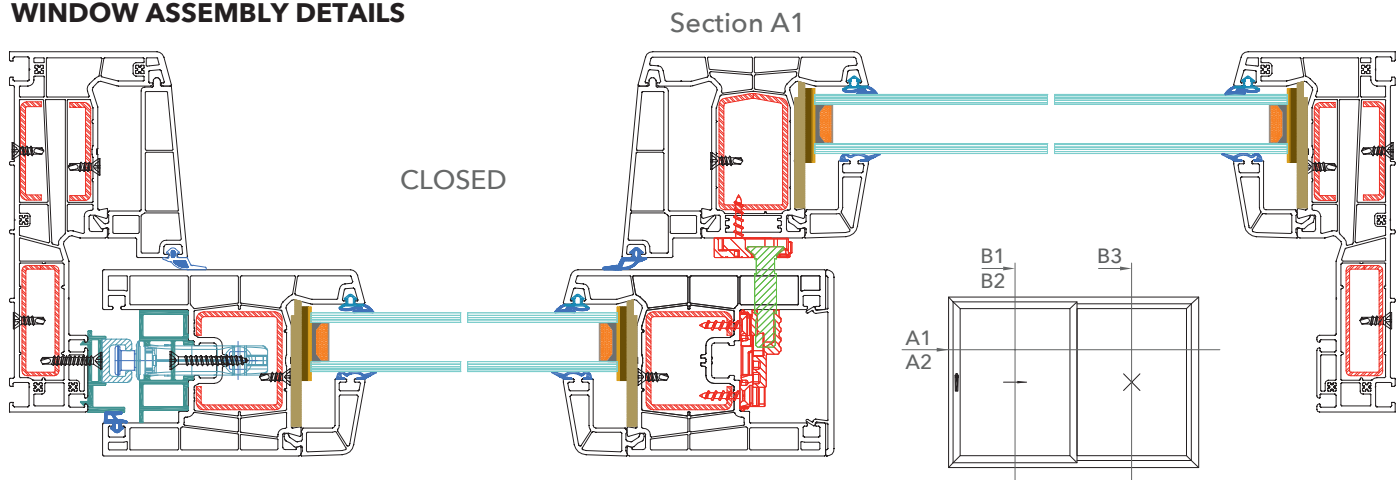

## CONNECTION

OB01028 Inova Without Gasket Mullion Connector

**WINDOW ASSEMBLY DETAILS**

**Inova Middle Gasket Profile System**

**Inova 76 mm Profile System**

**Inova Insulated PVC Sliding System**

**ASAŞ Alüminyum Sanayi ve Ticaret A.Ş.**