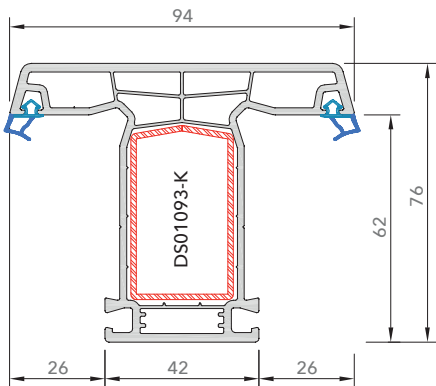

7636AE Without Gasket Mullion