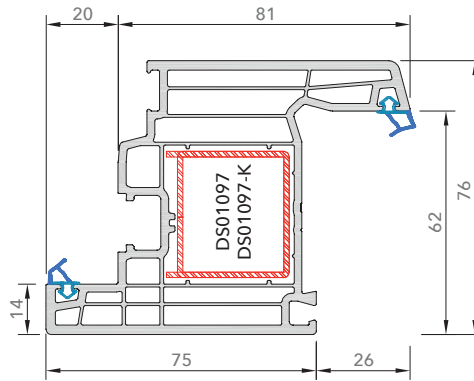

7642E Inward Door Sash