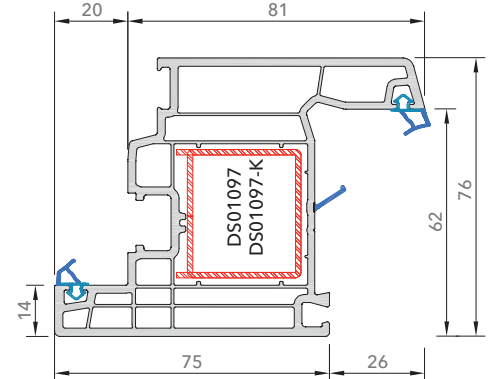

# INOVA 76 mm MIDDLE GASKET WINDOW AND DOOR SYSTEM