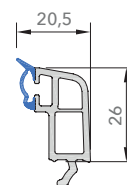

## GLAZING BEAD PROFILES

7651 - Double Glazing Bead - 24mm

7652 - Double Glazing Bead - 24mm

7653 - Double Glazing Bead - 28mm

7654 - Double Glazing Bead - 32mm

7655 - Triple Glazing Bead - 40mm

7656 - Triple Glazing Bead - 44mm