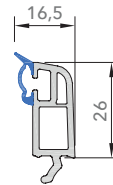

## GLAZING BEAD PROFILES

7651 - Double Glazing Bead - 24mm

7652 - Double Glazing Bead - 24mm

7653 - Double Glazing Bead - 28mm

7654 - Double Glazing Bead - 32mm

7655 - Triple Glazing Bead - 40mm

7656 - Triple Glazing Bead - 44mm