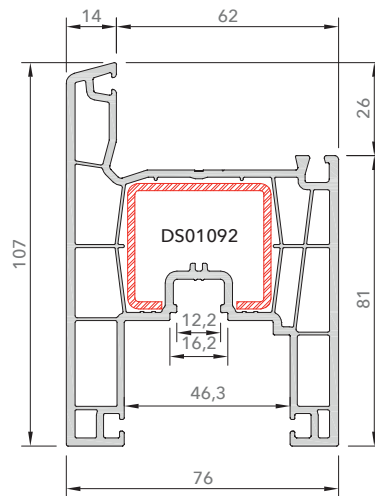

INOVA INSULATED PVC SLIDING SYSTEM

PVC PROFILES

1472E Sash

GLAZING BEAD PROFILES

REINFORCEMENT PROFILES

ALUMINIUM PROFILES

GASKETS

CONNECTION