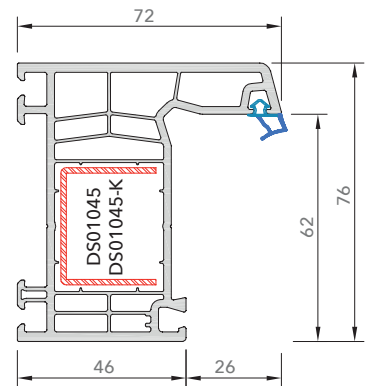

7613E Without Gasket Frame