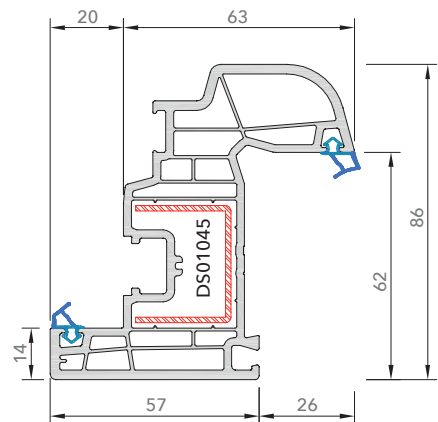

7627E Self Drainage Sash