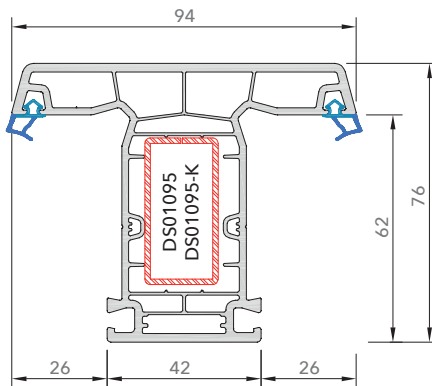

7637AE Without Gasket Mullion