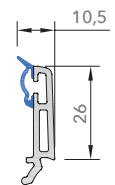

7657 - Triple Glazing Bead - 50mm