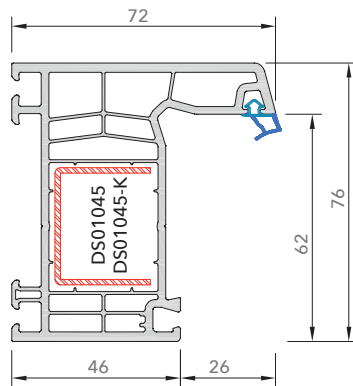

7612AE Without Gasket Frame