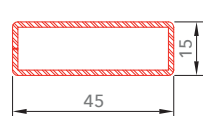

INOVA INSULATED PVC SLIDING SYSTEM

PVC PROFILES

GLAZING BEAD PROFILES

REINFORCEMENT PROFILES

DS01089-K

ALUMINIUM PROFILES

GASKETS

CONNECTION