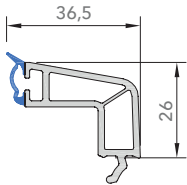

## MAIN PROFILES

7642E Inward Door Sash

7645AE Inward Door Sash

7640E Rebate Reverser

7646E Inward Door Sash

7649E Outward Door Sash

## GLAZING BEAD PROFILES

7651 - Double Glazing Bead - 24mm

7652 - Double Glazing Bead - 24mm

7653 - Double Glazing Bead - 28mm

7654 - Double Glazing Bead - 32mm

7655 - Triple Glazing Bead - 40mm

7656 - Triple Glazing Bead - 44mm