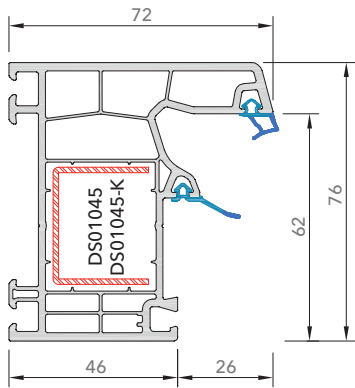

INOVA 76 mm MIDDLE GASKET WINDOW AND DOOR SYSTEM

MAIN PROFILES

7601AE Middle Gasket Frame