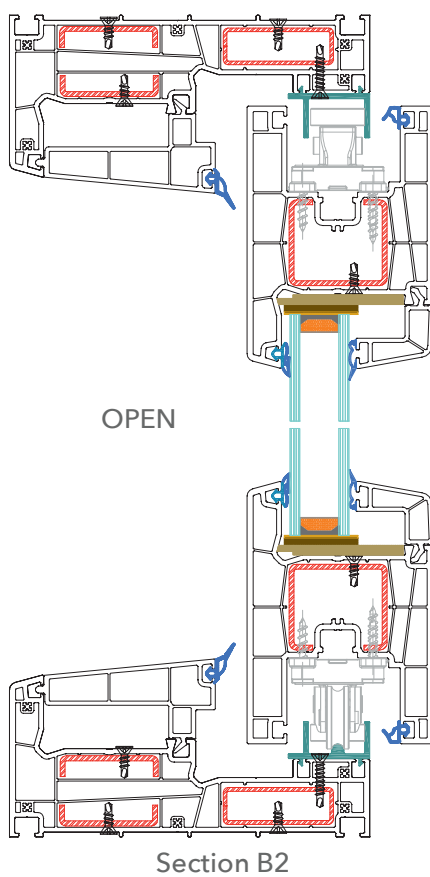

## ALUMINIUM PROFILES

AB03001 (16689) Top Guide

AB03002 (16690) Under Rail

AB03003 (16691) Espagnolette Locking Plate Guide

AB03004 (16692) Espagnolette Extension

AB03006 (17031) Bottom Wet Area Cover Profile

## CONNECTION

OB01028 Inova Without Gasket Mullion Connector

**WINDOW ASSEMBLY DETAILS**

**Inova Middle Gasket Profile System**

**Inova 76 mm Profile System**

**Inova Insulated PVC Sliding System**

**ASAŞ Alüminyum Sanayi ve Ticaret A.Ş.**