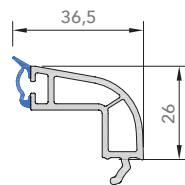

## PVC PROFILES

1471E Frame

1472E Sash

7636AE Mullion

1473 Fix Frame Cover

1474 Sash Cover

## GLAZING BEAD PROFILES

7651 - Double Glazing Bead - 24mm

7652 - Double Glazing Bead - 24mm

7653 - Double Glazing Bead - 28mm

7654 - Double Glazing Bead - 32mm

7655 - Triple Glazing Bead - 40mm

7656 - Triple Glazing Bead - 44mm