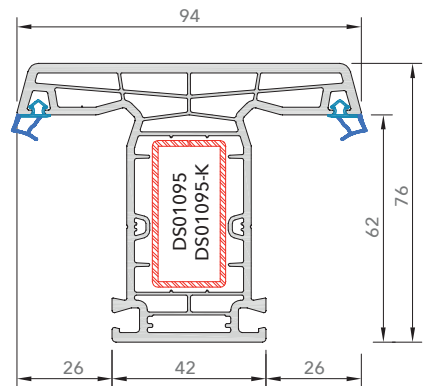

# INOVA 76 mm WINDOW AND DOOR SYSTEM