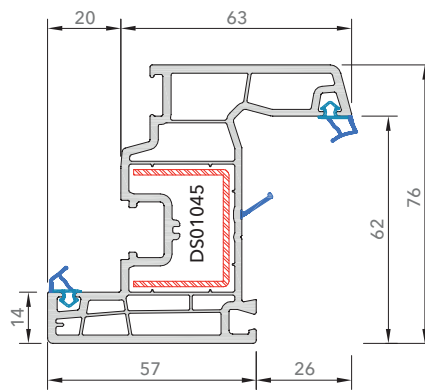

7621AE Sash