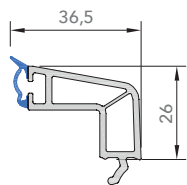

## PVC PROFILES

1471E Frame

1472E Sash

7636AE Mullion

1473 Fix Frame Cover

1474 Sash Cover

## GLAZING BEAD PROFILES

7651 - Double Glazing Bead - 24mm

7652 - Double Glazing Bead - 24mm

7653 - Double Glazing Bead - 28mm

7654 - Double Glazing Bead - 32mm

7655 - Triple Glazing Bead - 40mm

7656 - Triple Glazing Bead - 44mm