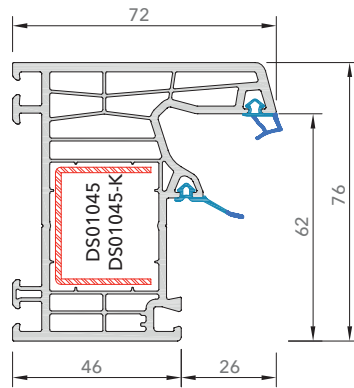

7602E Middle Gasket Frame