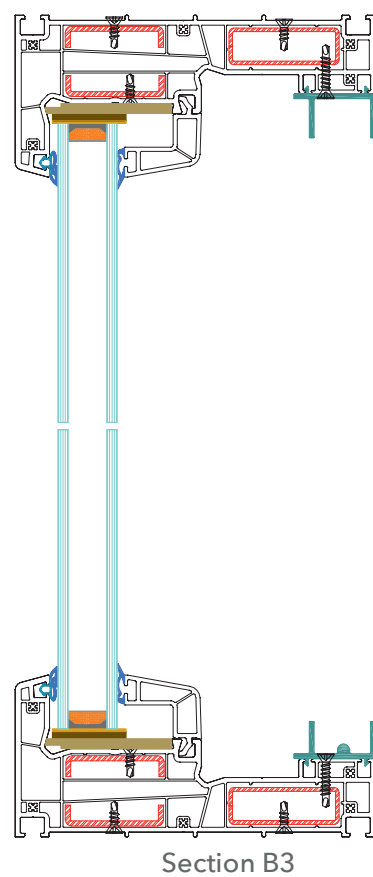

## ALUMINIUM PROFILES

AB03001 (16689) Top Guide

AB03002 (16690) Under Rail

AB03003 (16691) Espagnolette Locking Plate Guide

AB03004 (16692) Espagnolette Extension

AB03006 (17031) Bottom Wet Area Cover Profile

## GASKETS

CC01022 Cover Gasket EPDM

CC01015 Sash Gasket EPDM

CC01009N Frame Gasket EPDM

## CONNECTION

OB01028 Inova Without Gasket Mullion Connector

**WINDOW ASSEMBLY DETAILS**

**Inova Middle Gasket Profile System**

**Inova 76 mm Profile System**

**Inova Insulated PVC Sliding System**

**ASAŞ Alüminyum Sanayi ve Ticaret A.Ş.**