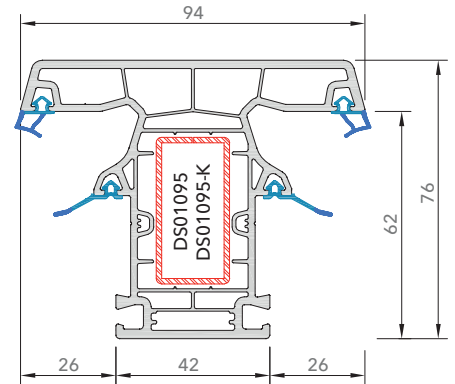

7631AE Middle Gasket Mullion