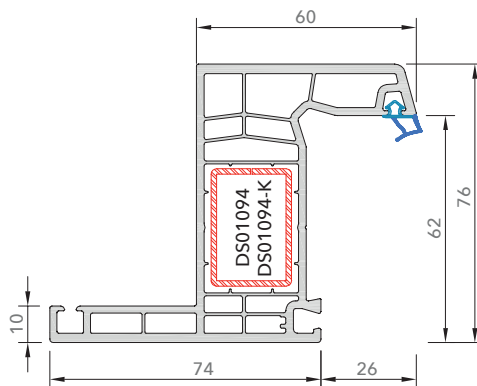

7617E Renovation Frame