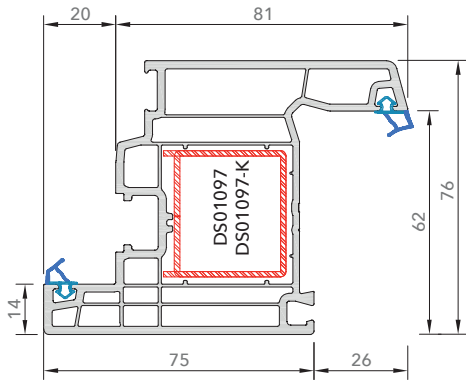

INOVA 76 mm WINDOW AND DOOR SYSTEM

MAIN PROFILES

7641AE Inward Door Sash