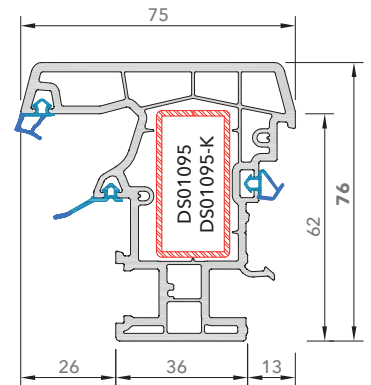

7640E Rebate Reverser