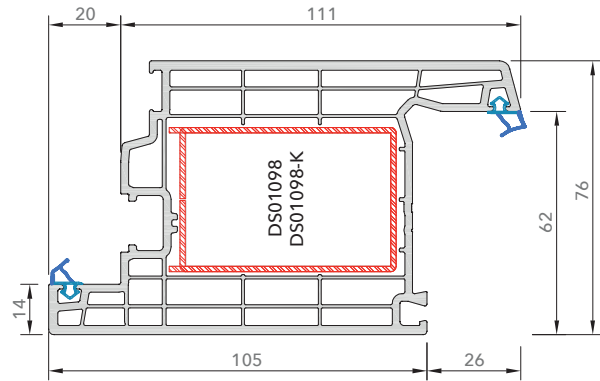

7646E Inward Door Sash