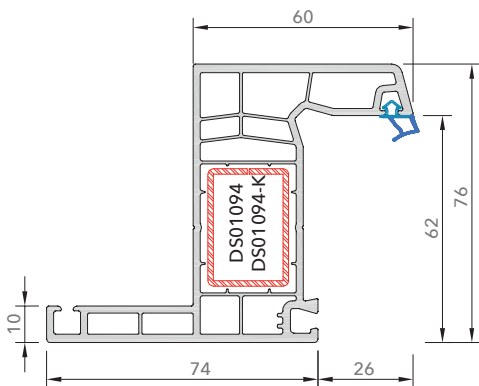

7616AE Renovation Frame