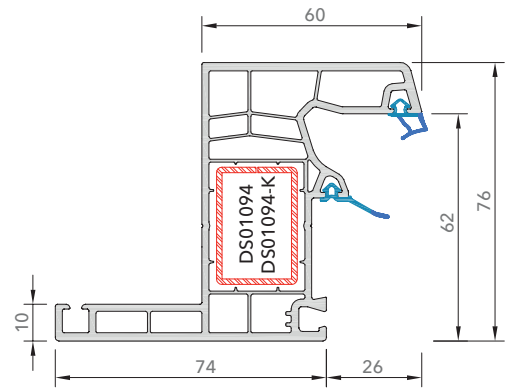

7606AE Middle Gasket Renovation Frame