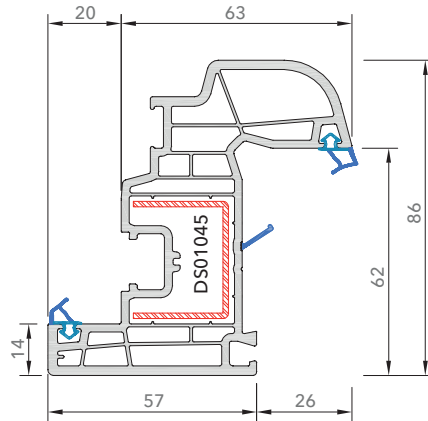

7627E Self Drainage Sash