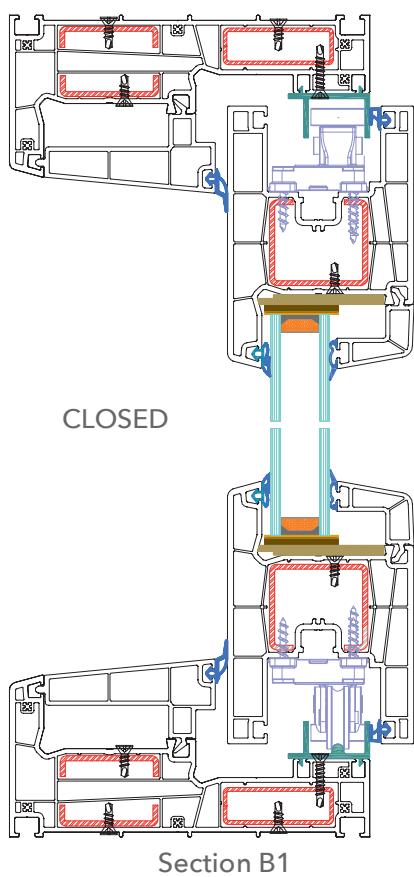

## ALUMINIUM PROFILES

AB03001 (16689) Top Guide

AB03002 (16690) Under Rail

AB03003 (16691) Espagnolette Locking Plate Guide

AB03004 (16692) Espagnolette Extension

AB03006 (17031) Bottom Wet Area Cover Profile

## CONNECTION

OB01028 Inova Without Gasket Mullion Connector

**WINDOW ASSEMBLY DETAILS**

**Inova Middle Gasket Profile System**

**Inova 76 mm Profile System**

**Inova Insulated PVC Sliding System**

**ASAŞ Alüminyum Sanayi ve Ticaret A.Ş.**