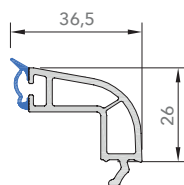

## MAIN PROFILES

7641AE Inward Door Sash

7642E Inward Door Sash

7640E Rebate Reverser

7645AE Inward Door Sash

7646E Inward Door Sash

7649E Outward Door Sash

## GLAZING BEAD PROFILES

7651 - Double Glazing Bead - 24mm

7652 - Double Glazing Bead - 24mm

7653 - Double Glazing Bead - 28mm

7654 - Double Glazing Bead - 32mm

7655 - Triple Glazing Bead - 40mm

7656 - Triple Glazing Bead - 44mm