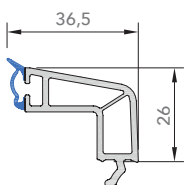

## MAIN PROFILES

7641AE Inward Door Sash

7642E Inward Door Sash

7640E Rebate Reverser

7645AE Inward Door Sash

7646E Inward Door Sash

7649E Outward Door Sash

## GLAZING BEAD PROFILES

7651 - Double Glazing Bead - 24mm

7652 - Double Glazing Bead - 24mm

7653 - Double Glazing Bead - 28mm

7654 - Double Glazing Bead - 32mm

7655 - Triple Glazing Bead - 40mm

7656 - Triple Glazing Bead - 44mm