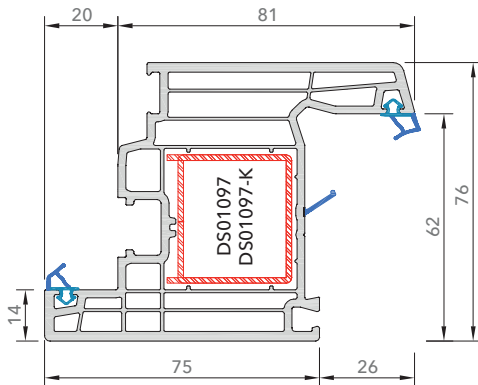

INOVA 76 mm MIDDLE GASKET WINDOW AND DOOR SYSTEM

MAIN PROFILES

7642E Inward Door Sash