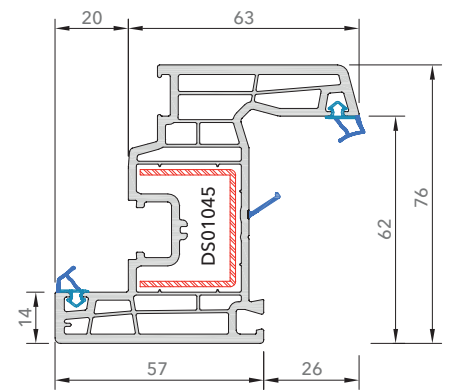

INOVA 76 mm MIDDLE GASKET WINDOW AND DOOR SYSTEM

MAIN PROFILES

7622E Sash