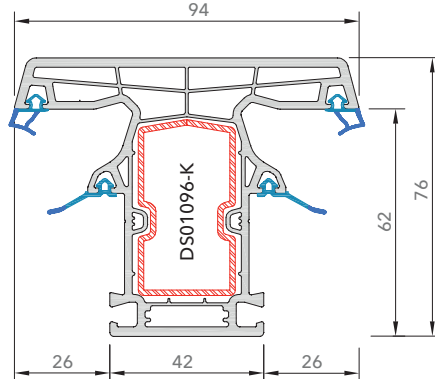

7633E Middle Gasket Mullion