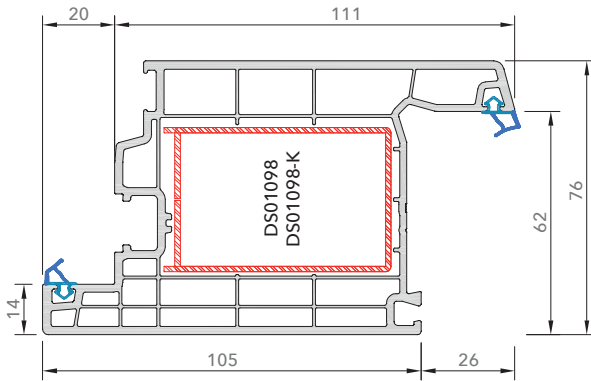

7645AE Inward Door Sash