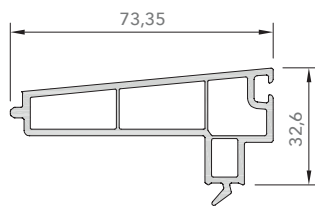

## PVC PROFILES

1471E Frame

1472E Sash

7636AE Mullion

1473 Fix Frame Cover

1474 Sash Cover

## GLAZING BEAD PROFILES

7651 - Double Glazing Bead - 24mm

7652 - Double Glazing Bead - 24mm

7653 - Double Glazing Bead - 28mm

7654 - Double Glazing Bead - 32mm

7655 - Triple Glazing Bead - 40mm

7656 - Triple Glazing Bead - 44mm