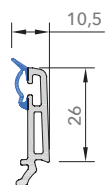

## GLAZING BEAD PROFILES

7651 - Double Glazing Bead - 24mm

7652 - Double Glazing Bead - 24mm

7653 - Double Glazing Bead - 28mm

7654 - Double Glazing Bead - 32mm

7655 - Triple Glazing Bead - 40mm

7656 - Triple Glazing Bead - 44mm

7657 - Triple Glazing Bead - 50mm

**ASTM E547**

Water Penetration Resistance: 510 Pa

Infiltration: 0.317 L/s/m<sup>2</sup> - Level A3

Exfiltration: 0.418 L/s/m<sup>2</sup> - Level A3

**ASTM E283**

Air Leakage Resistance: 75 Pa- Level A3