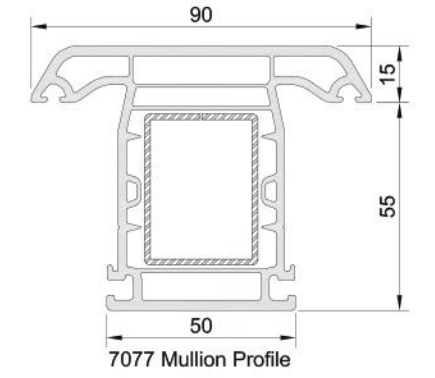

7087 Sash Profile

1254 Clips

7074 Single glazing bead 4mm
 7088 Double glazing bead 20mm
 7094 Double glazing bead 24mm
 7062 Double glazing bead 24mm
 7064 Double glazing bead 28mm
 7063 Triple glazing bead 34mm
 7464 Triple glazing bead 40mm

1251

1253

7052 Frame Profile

7051 Frame Profile

7078 Narrow Mullion

7056 Mullion Profile

8062 Mullion Profile

7057 Inward Door Sash

7084 Inward Door Sash

7077 Mullion Profile

7058 Outward Door Sash

7080 Inward Door Sash

7061 Outward Sash

7060 Z Mullion