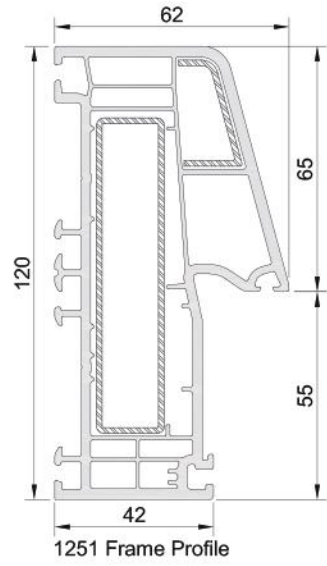

VERATEC / MAXI EMPIRE - MAXI MAJESTIC