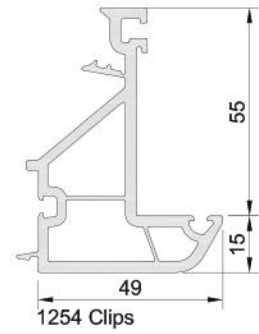

VERATEC / MAXI EMPIRE - MAXI MAJESTIC

1251 Frame Profile

1253 Mullion Profile

1252 Frame Profile

7054 Dropper Sash Profile

7065 Dropper Sash Profile

7059 Rebate Reverser

7053 Sash Profile

7087 Sash Profile

1254 Clips

7074 Single glazing bead 4mm
 7088 Double glazing bead 20mm
 7094 Double glazing bead 24mm
 7062 Double glazing bead 24mm
 7064 Double glazing bead 28mm
 7063 Triple glazing bead 34mm
 7464 Triple glazing bead 40mm