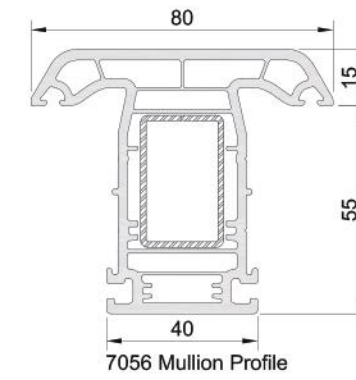

7087 Sash Profile

1254 Clips

7074 Single glazing bead 4mm
 7088 Double glazing bead 20mm
 7094 Double glazing bead 24mm
 7062 Double glazing bead 24mm
 7064 Double glazing bead 28mm
 7063 Triple glazing bead 34mm
 7464 Triple glazing bead 40mm

1251

1253

7052 Frame Profile

7051 Frame Profile

7078 Narrow Mullion

7056 Mullion Profile

8062 Mullion Profile

7057 Inward Door Sash

7084 Inward Door Sash

7077 Mullion Profile

7058 Outward Door Sash

7080 Inward Door Sash

7061 Outward Sash

7060 Z Mullion