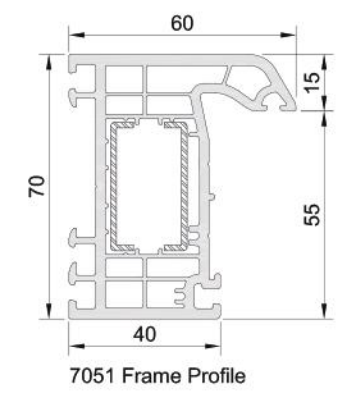

7087 Sash Profile

1254 Clips

7074 Single glazing bead 4mm
 7088 Double glazing bead 20mm
 7094 Double glazing bead 24mm
 7062 Double glazing bead 24mm
 7064 Double glazing bead 28mm
 7063 Triple glazing bead 34mm
 7464 Triple glazing bead 40mm

1251

1253

7052 Frame Profile

7051 Frame Profile

7078 Narrow Mullion

7056 Mullion Profile

8062 Mullion Profile

7057 Inward Door Sash