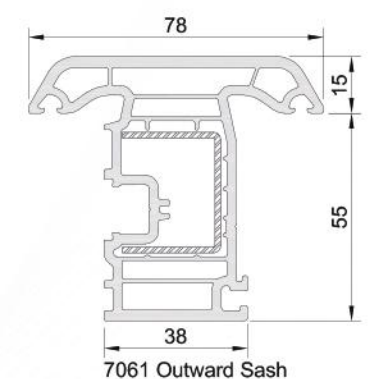

7087 Sash Profile

1254 Clips

7074 Single glazing bead 4mm
 7088 Double glazing bead 20mm
 7094 Double glazing bead 24mm
 7062 Double glazing bead 24mm
 7064 Double glazing bead 28mm
 7063 Triple glazing bead 34mm
 7464 Triple glazing bead 40mm

1251

1253

7052 Frame Profile

7051 Frame Profile

7078 Narrow Mullion

7056 Mullion Profile

8062 Mullion Profile

7057 Inward Door Sash

7084 Inward Door Sash

7077 Mullion Profile

7058 Outward Door Sash

7080 Inward Door Sash

7061 Outward Sash

7060 Z Mullion