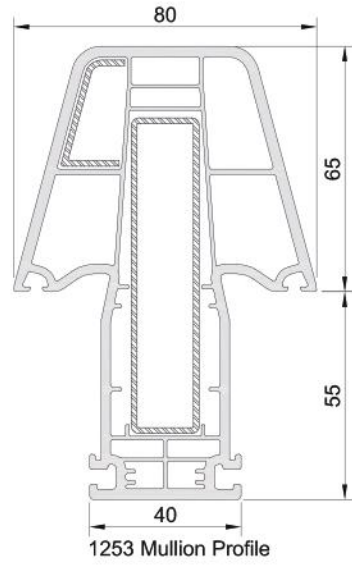

VERATEC / MAXI EMPIRE - MAXI MAJESTIC

1251 Frame Profile

1253 Mullion Profile

1252 Frame Profile

7054 Dropper Sash Profile

7065 Dropper Sash Profile

7059 Rebate Reverser

7053 Sash Profile

7087 Sash Profile

1254 Clips

7074 Single glazing bead 4mm
 7088 Double glazing bead 20mm
 7094 Double glazing bead 24mm
 7062 Double glazing bead 24mm
 7064 Double glazing bead 28mm
 7063 Triple glazing bead 34mm
 7464 Triple glazing bead 40mm