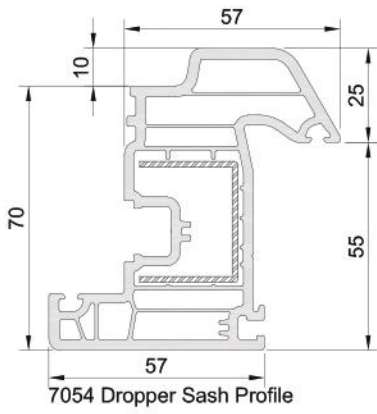

VERATEC / MAXI EMPIRE - MAXI MAJESTIC

1251 Frame Profile

1253 Mullion Profile

1252 Frame Profile

7054 Dropper Sash Profile

7065 Dropper Sash Profile

7059 Rebate Reverser

7053 Sash Profile

7087 Sash Profile

1254 Clips

7074 Single glazing bead 4mm
 7088 Double glazing bead 20mm
 7094 Double glazing bead 24mm
 7062 Double glazing bead 24mm
 7064 Double glazing bead 28mm
 7063 Triple glazing bead 34mm
 7464 Triple glazing bead 40mm