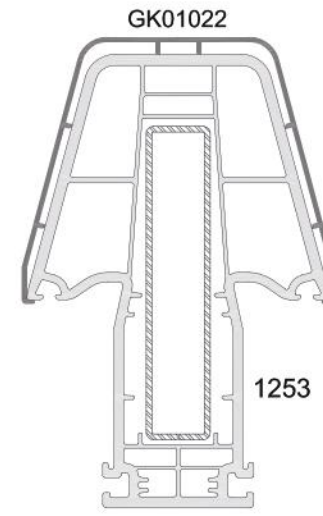

7087 Sash Profile

1254 Clips

7074 Single glazing bead 4mm
 7088 Double glazing bead 20mm
 7094 Double glazing bead 24mm
 7062 Double glazing bead 24mm
 7064 Double glazing bead 28mm
 7063 Triple glazing bead 34mm
 7464 Triple glazing bead 40mm

1251

1253

7052 Frame Profile

7051 Frame Profile

7078 Narrow Mullion

7056 Mullion Profile

8062 Mullion Profile

7057 Inward Door Sash