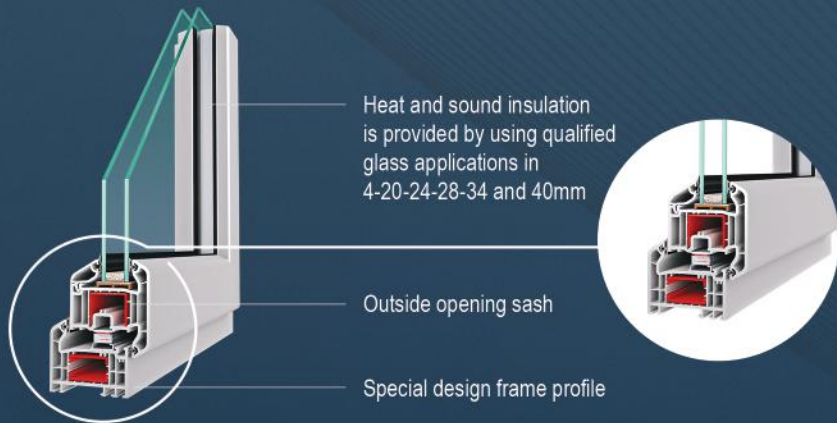

PVC Door & Window Systems

- Excellent insulation with 6 chambers design
- Aluminium cover profile
- Increased profile resistance with wider reinforcement steel

MAXI EMPIRE

- Heat and sound insulation is provided by using qualified glass applications in 4-20-24-28-34 and 40mm
- Excellent insulation with 6 chambers design
- Aluminium cover profile
- Increased profile resistance with wider reinforcement steel

MAXI EMPIRE

- Heat and sound insulation is provided by using qualified glass applications in 4-20-24-28-34 and 40mm
- Outside opening sash
- Special design frame profile

MAXI MAJESTIC

MAXI EMPIRE MAXI MAJESTIC European Systems