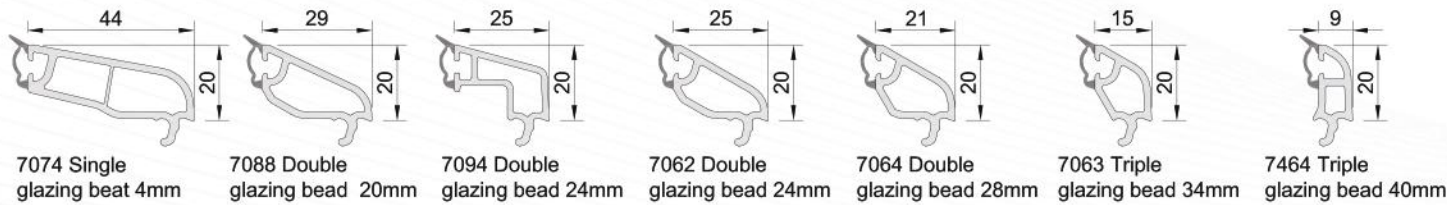

VERATEC / MAXI EMPIRE - MAXI MAJESTIC

1251 Frame Profile

1253 Mullion Profile

1252 Frame Profile

7054 Dropper Sash Profile

7065 Dropper Sash Profile

7059 Rebate Reverser

7053 Sash Profile

7087 Sash Profile

1254 Clips

7074 Single glazing bead 4mm
 7088 Double glazing bead 20mm
 7094 Double glazing bead 24mm
 7062 Double glazing bead 24mm
 7064 Double glazing bead 28mm
 7063 Triple glazing bead 34mm
 7464 Triple glazing bead 40mm