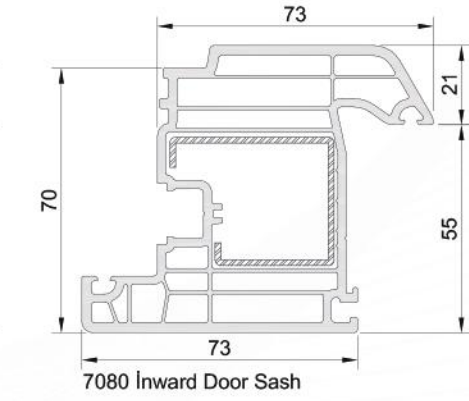

7087 Sash Profile

1254 Clips

7074 Single glazing bead 4mm
 7088 Double glazing bead 20mm
 7094 Double glazing bead 24mm
 7062 Double glazing bead 24mm
 7064 Double glazing bead 28mm
 7063 Triple glazing bead 34mm
 7464 Triple glazing bead 40mm

1251

1253

7052 Frame Profile

7051 Frame Profile

7078 Narrow Mullion

7056 Mullion Profile

8062 Mullion Profile

7057 Inward Door Sash

7084 Inward Door Sash

7077 Mullion Profile

7058 Outward Door Sash

7080 Inward Door Sash

7061 Outward Sash

7060 Z Mullion