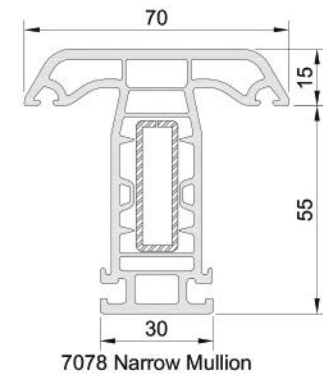

7087 Sash Profile

1254 Clips

7074 Single glazing bead 4mm
 7088 Double glazing bead 20mm
 7094 Double glazing bead 24mm
 7062 Double glazing bead 24mm
 7064 Double glazing bead 28mm
 7063 Triple glazing bead 34mm
 7464 Triple glazing bead 40mm

1251

1253

7052 Frame Profile

7051 Frame Profile

7078 Narrow Mullion

7056 Mullion Profile

8062 Mullion Profile

7057 Inward Door Sash

7084 Inward Door Sash

7077 Mullion Profile

7058 Outward Door Sash

7080 Inward Door Sash

7061 Outward Sash

7060 Z Mullion