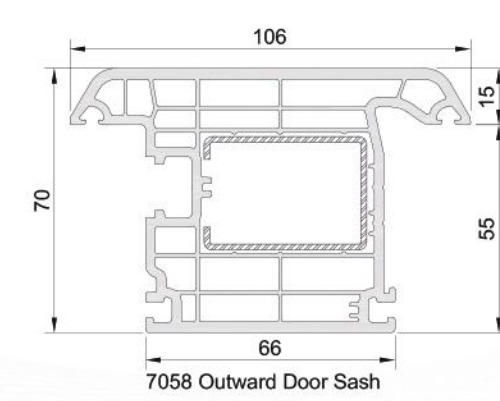

7087 Sash Profile

1254 Clips

7074 Single glazing bead 4mm
 7088 Double glazing bead 20mm
 7094 Double glazing bead 24mm
 7062 Double glazing bead 24mm
 7064 Double glazing bead 28mm
 7063 Triple glazing bead 34mm
 7464 Triple glazing bead 40mm

1251

1253

7052 Frame Profile

7051 Frame Profile

7078 Narrow Mullion

7056 Mullion Profile

8062 Mullion Profile

7057 Inward Door Sash

7084 Inward Door Sash

7077 Mullion Profile

7058 Outward Door Sash

7080 Inward Door Sash

7061 Outward Sash

7060 Z Mullion