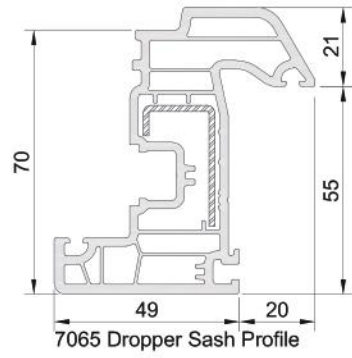

VERATEC / MAXI EMPIRE - MAXI MAJESTIC

1251 Frame Profile

1253 Mullion Profile

1252 Frame Profile

7054 Dropper Sash Profile

7065 Dropper Sash Profile

7059 Rebate Reverser

7053 Sash Profile

7087 Sash Profile

1254 Clips

7074 Single glazing bead 4mm
 7088 Double glazing bead 20mm
 7094 Double glazing bead 24mm
 7062 Double glazing bead 24mm
 7064 Double glazing bead 28mm
 7063 Triple glazing bead 34mm
 7464 Triple glazing bead 40mm