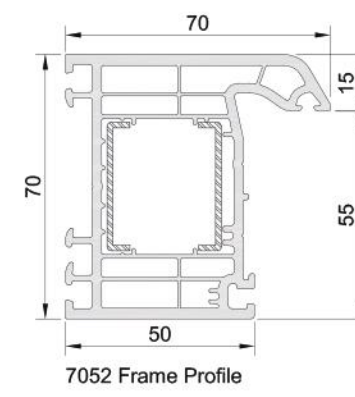

7087 Sash Profile

1254 Clips

7074 Single glazing bead 4mm
 7088 Double glazing bead 20mm
 7094 Double glazing bead 24mm
 7062 Double glazing bead 24mm
 7064 Double glazing bead 28mm
 7063 Triple glazing bead 34mm
 7464 Triple glazing bead 40mm

1251

1253

7052 Frame Profile

7051 Frame Profile

7078 Narrow Mullion

7056 Mullion Profile

8062 Mullion Profile

7057 Inward Door Sash