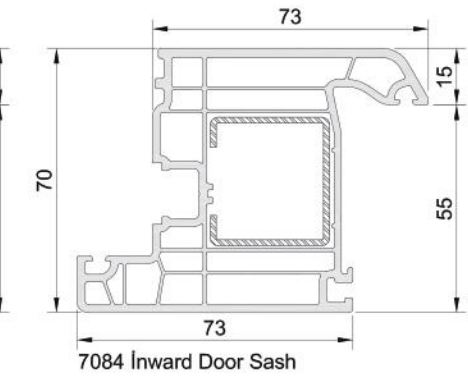

7087 Sash Profile

1254 Clips

7074 Single glazing bead 4mm
 7088 Double glazing bead 20mm
 7094 Double glazing bead 24mm
 7062 Double glazing bead 24mm
 7064 Double glazing bead 28mm
 7063 Triple glazing bead 34mm
 7464 Triple glazing bead 40mm

1251

1253

7052 Frame Profile

7051 Frame Profile

7078 Narrow Mullion

7056 Mullion Profile

8062 Mullion Profile

7057 Inward Door Sash

7084 Inward Door Sash

7077 Mullion Profile

7058 Outward Door Sash

7080 Inward Door Sash

7061 Outward Sash

7060 Z Mullion