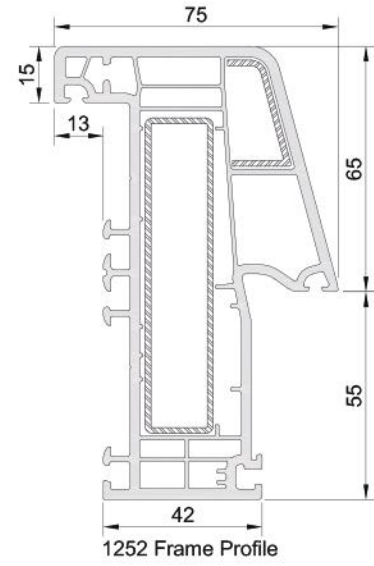

VERATEC / MAXI EMPIRE - MAXI MAJESTIC

1251 Frame Profile

1253 Mullion Profile

1252 Frame Profile

7054 Dropper Sash Profile

7065 Dropper Sash Profile

7059 Rebate Reverser

7053 Sash Profile

7087 Sash Profile

1254 Clips

7074 Single glazing bead 4mm
 7088 Double glazing bead 20mm
 7094 Double glazing bead 24mm
 7062 Double glazing bead 24mm
 7064 Double glazing bead 28mm
 7063 Triple glazing bead 34mm
 7464 Triple glazing bead 40mm