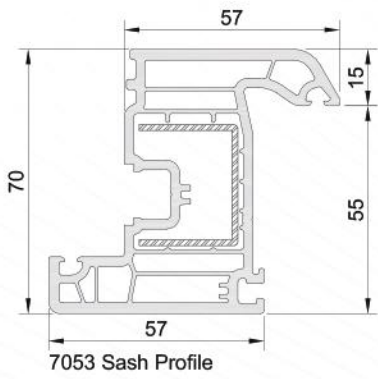

VERATEC / MAXI EMPIRE - MAXI MAJESTIC

1251 Frame Profile

1253 Mullion Profile

1252 Frame Profile

7054 Dropper Sash Profile

7065 Dropper Sash Profile

7059 Rebate Reverser

7053 Sash Profile

7087 Sash Profile

1254 Clips

7074 Single glazing bead 4mm
 7088 Double glazing bead 20mm
 7094 Double glazing bead 24mm
 7062 Double glazing bead 24mm
 7064 Double glazing bead 28mm
 7063 Triple glazing bead 34mm
 7464 Triple glazing bead 40mm