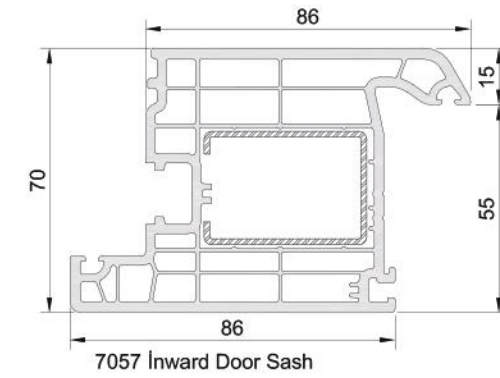

7087 Sash Profile

1254 Clips

7074 Single glazing bead 4mm
 7088 Double glazing bead 20mm
 7094 Double glazing bead 24mm
 7062 Double glazing bead 24mm
 7064 Double glazing bead 28mm
 7063 Triple glazing bead 34mm
 7464 Triple glazing bead 40mm

1251

1253

7052 Frame Profile

7051 Frame Profile

7078 Narrow Mullion

7056 Mullion Profile

8062 Mullion Profile

7057 Inward Door Sash

7084 Inward Door Sash

7077 Mullion Profile

7058 Outward Door Sash

7080 Inward Door Sash

7061 Outward Sash

7060 Z Mullion