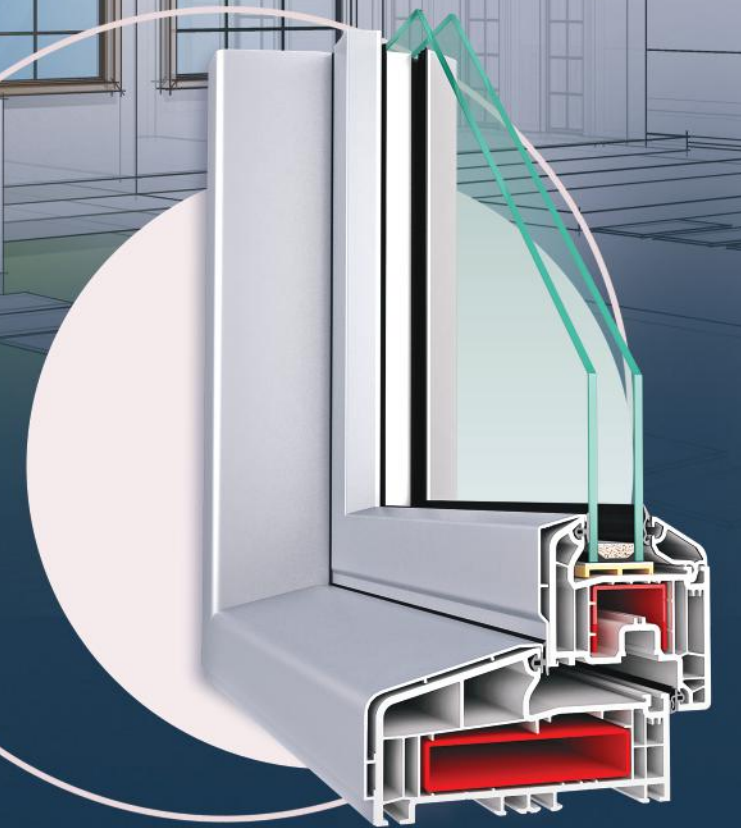

PVC Door & Window Systems

- Excellent insulation with 6 chambers design
- Aluminium cover profile
- Increased profile resistance with wider reinforcement steel

MAXI EMPIRE

- Heat and sound insulation is provided by using qualified glass applications in 4-20-24-28-34 and 40mm
- Excellent insulation with 6 chambers design
- Aluminium cover profile
- Increased profile resistance with wider reinforcement steel

MAXI EMPIRE

- Heat and sound insulation is provided by using qualified glass applications in 4-20-24-28-34 and 40mm
- Outside opening sash
- Special design frame profile

MAXI MAJESTIC

MAXI EMPIRE MAXI MAJESTIC European Systems