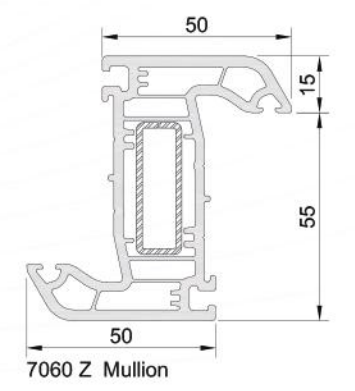

7087 Sash Profile

1254 Clips

7074 Single glazing bead 4mm
 7088 Double glazing bead 20mm
 7094 Double glazing bead 24mm
 7062 Double glazing bead 24mm
 7064 Double glazing bead 28mm
 7063 Triple glazing bead 34mm
 7464 Triple glazing bead 40mm

1251

1253

7052 Frame Profile

7051 Frame Profile

7078 Narrow Mullion

7056 Mullion Profile

8062 Mullion Profile

7057 Inward Door Sash

7084 Inward Door Sash

7077 Mullion Profile

7058 Outward Door Sash

7080 Inward Door Sash

7061 Outward Sash

7060 Z Mullion