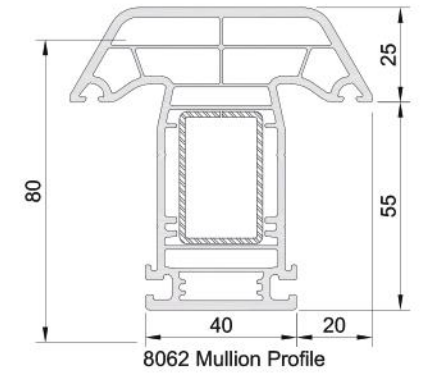

7087 Sash Profile

1254 Clips

7074 Single glazing bead 4mm
 7088 Double glazing bead 20mm
 7094 Double glazing bead 24mm
 7062 Double glazing bead 24mm
 7064 Double glazing bead 28mm
 7063 Triple glazing bead 34mm
 7464 Triple glazing bead 40mm

1251

1253

7052 Frame Profile

7051 Frame Profile

7078 Narrow Mullion

7056 Mullion Profile

8062 Mullion Profile

7057 Inward Door Sash

7084 Inward Door Sash

7077 Mullion Profile

7058 Outward Door Sash

7080 Inward Door Sash

7061 Outward Sash

7060 Z Mullion