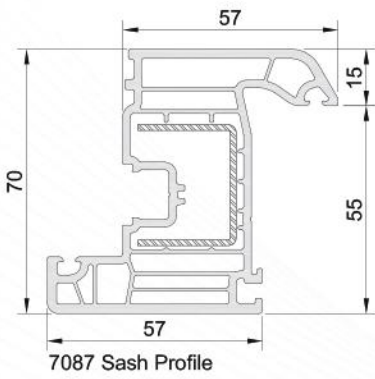

VERATEC / MAXI EMPIRE - MAXI MAJESTIC

1251 Frame Profile

1253 Mullion Profile

1252 Frame Profile

7054 Dropper Sash Profile

7065 Dropper Sash Profile

7059 Rebate Reverser

7053 Sash Profile

7087 Sash Profile

1254 Clips

7074 Single glazing bead 4mm
 7088 Double glazing bead 20mm
 7094 Double glazing bead 24mm
 7062 Double glazing bead 24mm
 7064 Double glazing bead 28mm
 7063 Triple glazing bead 34mm
 7464 Triple glazing bead 40mm

1251

1253

7052 Frame Profile

7051 Frame Profile

7078 Narrow Mullion

7056 Mullion Profile

8062 Mullion Profile

7057 Inward Door Sash