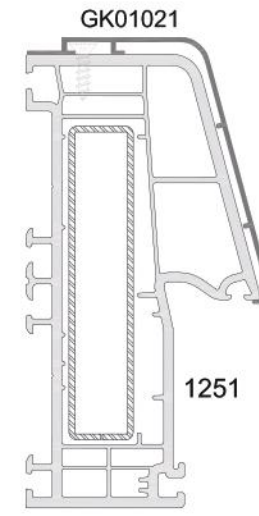

VERATEC / MAXI EMPIRE - MAXI MAJESTIC

1251 Frame Profile

1253 Mullion Profile

1252 Frame Profile

7054 Dropper Sash Profile

7065 Dropper Sash Profile

7059 Rebate Reverser

7053 Sash Profile

7087 Sash Profile

1254 Clips

7074 Single glazing bead 4mm
 7088 Double glazing bead 20mm
 7094 Double glazing bead 24mm
 7062 Double glazing bead 24mm
 7064 Double glazing bead 28mm
 7063 Triple glazing bead 34mm
 7464 Triple glazing bead 40mm