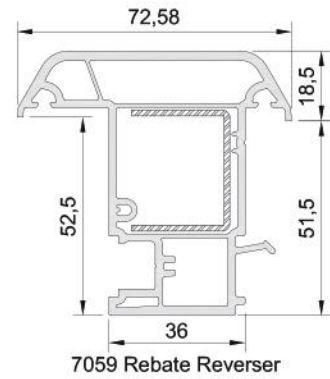

VERATEC / MAXI EMPIRE - MAXI MAJESTIC

1251 Frame Profile

1253 Mullion Profile

1252 Frame Profile

7054 Dropper Sash Profile

7065 Dropper Sash Profile

7059 Rebate Reverser

7053 Sash Profile

7087 Sash Profile

1254 Clips

7074 Single glazing bead 4mm
 7088 Double glazing bead 20mm
 7094 Double glazing bead 24mm
 7062 Double glazing bead 24mm
 7064 Double glazing bead 28mm
 7063 Triple glazing bead 34mm
 7464 Triple glazing bead 40mm